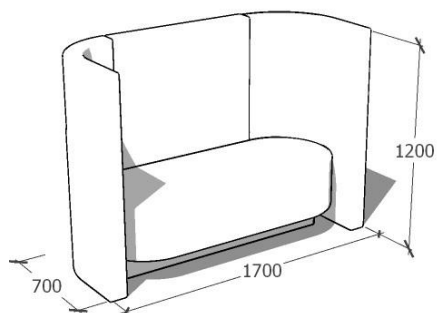

Product tear sheet

HIGH BACK SINGLE

MDF construction with concealed glides,
Commercial grade foam
Upholstery: as specified
Seat height 450mm

LOW BACK SINGLE

MDF construction with concealed glides,
Commercial grade foam
Upholstery: as specified
Seat height 450mm

HIGH BACK DOUBLE

MDF construction with concealed glides,
Commercial grade foam
Upholstery: as specified
Seat height 450mm

CUBBY OFFICE

MDF construction with concealed glides,
Commercial grade foam
Upholstery: as specified
Plywood top with Forbo furniture linoleum top
surface in available colours
Desk top height 720mm

LOW BACK DOUBLE

MDF construction with concealed glides,
Commercial grade foam
Upholstery: as specified
Seat height 450mm

HIGH BACK DOUBLE BOOTH

MDF construction with concealed glides,
Commercial grade foam
Upholstery: as specified
Seat height 450mm