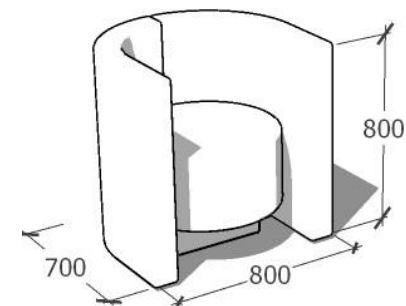

Product tear sheet

HIGH BACK SINGLE

MDF construction with concealed glides,
Commercial grade foam
Upholstery: as specified
Seat height 450mm

LOW BACK SINGLE

MDF construction with concealed glides,
Commercial grade foam
Upholstery: as specified
Seat height 450mm

HIGH BACK DOUBLE

MDF construction with concealed glides,
Commercial grade foam
Upholstery: as specified
Seat height 450mm

CUBBY OFFICE

MDF construction with concealed glides,
Commercial grade foam
Upholstery: as specified
Plywood top with Forbo furniture linoleum top
surface in available colours
Desk top height 720mm

LOW BACK DOUBLE

MDF construction with concealed glides,
Commercial grade foam
Upholstery: as specified
Seat height 450mm

HIGH BACK DOUBLE BOOTH

MDF construction with concealed glides,
Commercial grade foam
Upholstery: as specified
Seat height 450mm