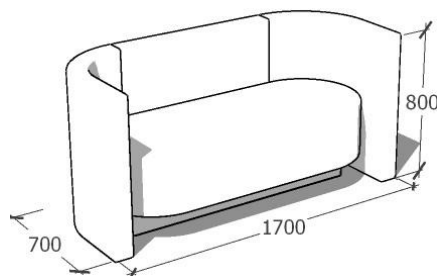

Product tear sheet

HIGH BACK SINGLE

MDF construction with concealed glides,
Commercial grade foam
Upholstery: as specified
Seat height 450mm

LOW BACK SINGLE

MDF construction with concealed glides,
Commercial grade foam
Upholstery: as specified
Seat height 450mm

HIGH BACK DOUBLE

MDF construction with concealed glides,
Commercial grade foam
Upholstery: as specified
Seat height 450mm

CUBBY OFFICE

MDF construction with concealed glides,
Commercial grade foam
Upholstery: as specified
Plywood top with Forbo furniture linoleum top
surface in available colours
Desk top height 720mm

LOW BACK DOUBLE

MDF construction with concealed glides,
Commercial grade foam
Upholstery: as specified
Seat height 450mm

HIGH BACK DOUBLE BOOTH

MDF construction with concealed glides,
Commercial grade foam
Upholstery: as specified
Seat height 450mm

Product tear sheet

CUBBY DESK

MDF construction with concealed glides,
Upholstery: as specified
Plywood top with Forbo furniture linoleum top surface in available colours
Desk top height 720mm

HIGH BACK DOUBLE BOOTH WITH TABLE