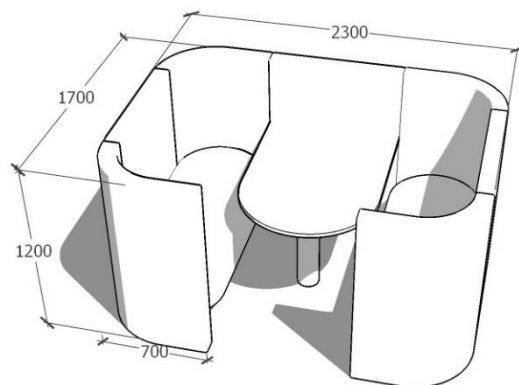

LOW BACK DOUBLE

MDF construction with concealed glides,
Commercial grade foam
Upholstery: as specified
Seat height 450mm

HIGH BACK DOUBLE BOOTH

MDF construction with concealed glides,
Commercial grade foam
Upholstery: as specified
Seat height 450mm

Product tear sheet

CUBBY DESK

MDF construction with concealed glides,
Upholstery: as specified
Plywood top with Forbo furniture linoleum top surface in available colours
Desk top height 720mm

HIGH BACK DOUBLE BOOTH WITH TABLE

MDF construction with concealed glides,
Commercial grade foam
Upholstery: as specified
Mild steel base powder coated to Standard Dulux or Interpon colour range
Plywood top with Forbo furniture linoleum top surface in available colours
Desk top height 720mm
Seat height 450mm

HIGH BACK SINGLE BOOTH

MDF construction with concealed glides,
Commercial grade foam
Upholstery: as specified
Seat height 450mm

HIGH BACK DOUBLE BOOTH WITH LEDGE

MDF construction with concealed glides,
Commercial grade foam
Upholstery: as specified
Plywood top with Forbo furniture linoleum top surface in available colours
Desk top height 720mm
Seat height 450mm