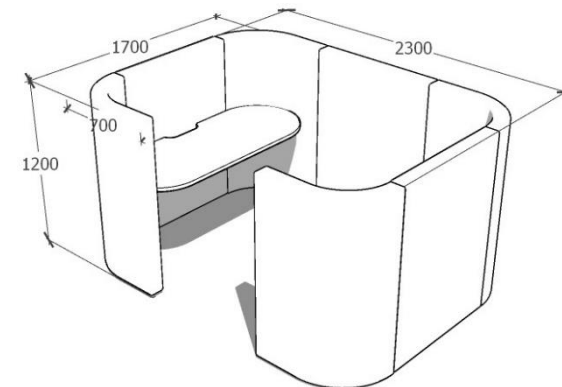

Product tear sheet

HIGH BACK SINGLE

MDF construction with concealed glides,
Commercial grade foam
Upholstery: as specified
Seat height 450mm

LOW BACK SINGLE

MDF construction with concealed glides,
Commercial grade foam
Upholstery: as specified
Seat height 450mm

HIGH BACK DOUBLE

MDF construction with concealed glides,
Commercial grade foam
Upholstery: as specified
Seat height 450mm

CUBBY OFFICE

MDF construction with concealed glides,
Commercial grade foam
Upholstery: as specified
Plywood top with Forbo furniture linoleum top
surface in available colours
Desk top height 720mm

LOW BACK DOUBLE

MDF construction with concealed glides,
Commercial grade foam
Upholstery: as specified
Seat height 450mm

HIGH BACK DOUBLE BOOTH

MDF construction with concealed glides,
Commercial grade foam
Upholstery: as specified
Seat height 450mm