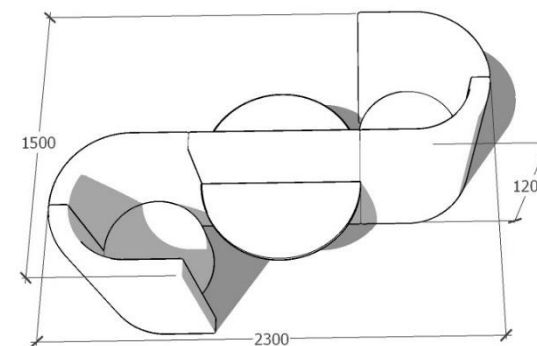

HIGH BACK SINGLE BOOTH

MDF construction with concealed glides,
Commercial grade foam
Upholstery: as specified
Seat height 450mm

HIGH BACK DOUBLE BOOTH WITH LEDGE

MDF construction with concealed glides,
Commercial grade foam
Upholstery: as specified
Plywood top with Forbo furniture linoleum top surface in available colours
Desk top height 720mm
Seat height 450mm

HIGH BACK SINGLE S-BOOTH WITH LEDGES

MDF construction with concealed glides,
Commercial grade foam
Upholstery: as specified
Plywood top with Forbo furniture linoleum top surface in available colours
Desk top height 720mm
Seat height 450mm