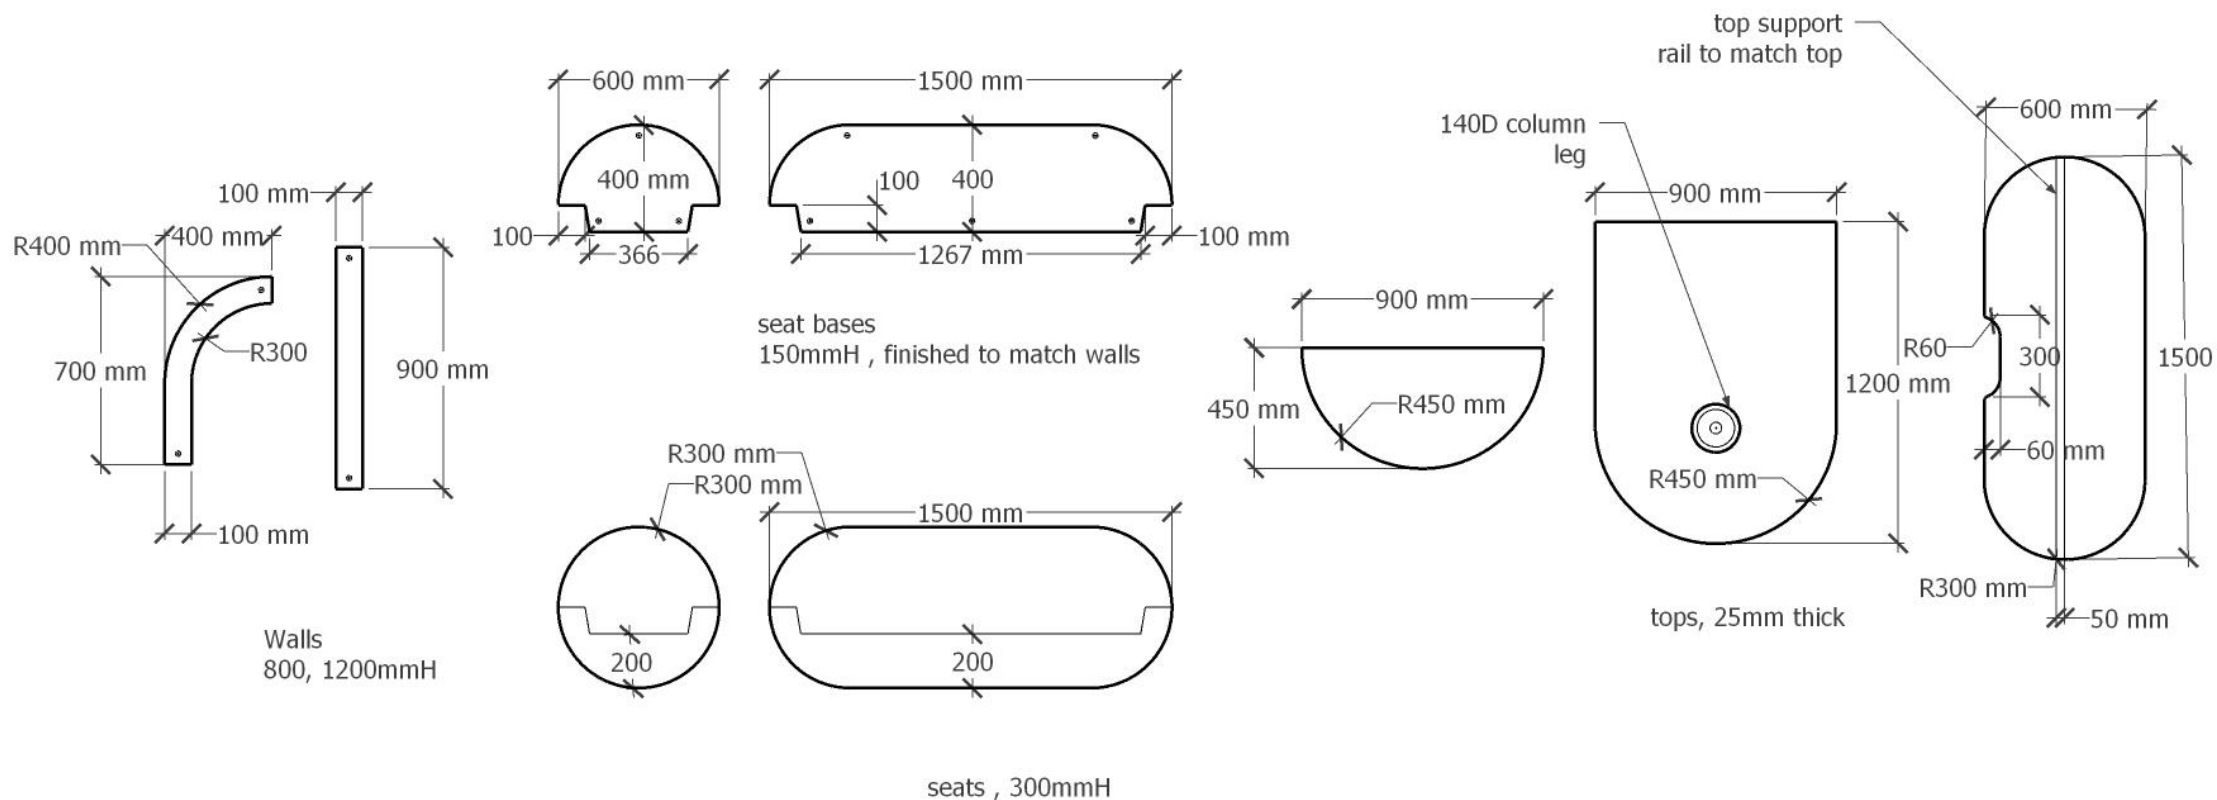

BASE components

Please consider using felt, woven or quilted fabric to further assist with sound absorption. Opt for thicker, textured ranges with a degree of stretch, this not only will help comfort and focus of its user but will also follow foamed curves much better