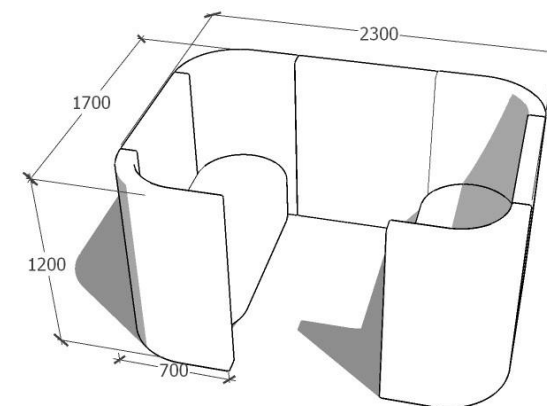

Product tear sheet

HIGH BACK SINGLE

MDF construction with concealed glides,
Commercial grade foam
Upholstery: as specified
Seat height 450mm

LOW BACK SINGLE

MDF construction with concealed glides,
Commercial grade foam
Upholstery: as specified
Seat height 450mm

HIGH BACK DOUBLE

MDF construction with concealed glides,
Commercial grade foam
Upholstery: as specified
Seat height 450mm

CUBBY OFFICE

MDF construction with concealed glides,
Commercial grade foam
Upholstery: as specified
Plywood top with Forbo furniture linoleum top
surface in available colours
Desk top height 720mm

LOW BACK DOUBLE

MDF construction with concealed glides,
Commercial grade foam
Upholstery: as specified
Seat height 450mm

HIGH BACK DOUBLE BOOTH

MDF construction with concealed glides,
Commercial grade foam
Upholstery: as specified
Seat height 450mm