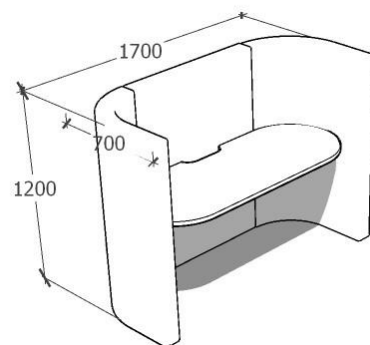

HIGH BACK DOUBLE

MDF construction with concealed glides,
Commercial grade foam
Upholstery: as specified
Seat height 450mm

CUBBY OFFICE

MDF construction with concealed glides,
Commercial grade foam
Upholstery: as specified
Plywood top with Forbo furniture linoleum top
surface in available colours
Desk top height 720mm

LOW BACK DOUBLE

MDF construction with concealed glides,
Commercial grade foam
Upholstery: as specified
Seat height 450mm

HIGH BACK DOUBLE BOOTH

MDF construction with concealed glides,
Commercial grade foam
Upholstery: as specified
Seat height 450mm

Product tear sheet

CUBBY DESK

MDF construction with concealed glides,
Upholstery: as specified
Plywood top with Forbo furniture linoleum top surface in available colours
Desk top height 720mm

HIGH BACK DOUBLE BOOTH WITH TABLE

HIGH BACK SINGLE BOOTH

MDF construction with concealed glides,
Commercial grade foam
Upholstery: as specified
Seat height 450mm

HIGH BACK DOUBLE BOOTH WITH LEDGE

MDF construction with concealed glides,
Commercial grade foam
Upholstery: as specified
Plywood top with Forbo furniture linoleum top surface in available colours
Desk top height 720mm
Seat height 450mm