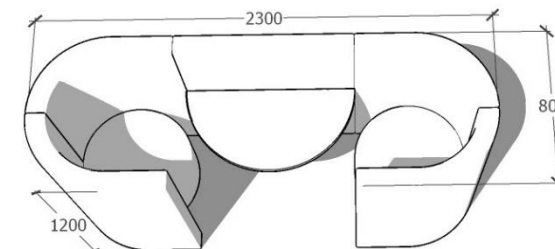

HIGH BACK SINGLE BOOTH WITH LEDGE

MDF construction with concealed glides,
Commercial grade foam
Upholstery: as specified
Plywood top with Forbo furniture linoleum top surface in available colours
Desk top height 720mm
Seat height 450mm