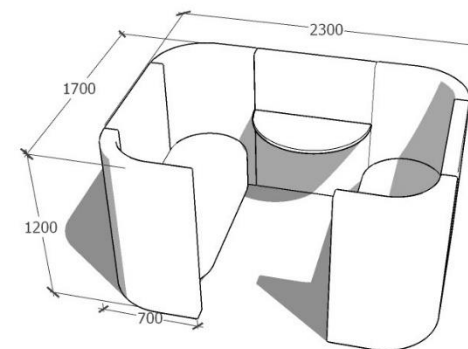

LOW BACK DOUBLE

MDF construction with concealed glides,
Commercial grade foam
Upholstery: as specified
Seat height 450mm

HIGH BACK DOUBLE BOOTH

MDF construction with concealed glides,
Commercial grade foam
Upholstery: as specified
Seat height 450mm

Product tear sheet

CUBBY DESK

MDF construction with concealed glides,
Upholstery: as specified
Plywood top with Forbo furniture linoleum top surface in available colours
Desk top height 720mm

HIGH BACK DOUBLE BOOTH WITH TABLE

MDF construction with concealed glides,
Commercial grade foam
Upholstery: as specified
Mild steel base powder coated to Standard Dulux or Interpon colour range
Plywood top with Forbo furniture linoleum top surface in available colours
Desk top height 720mm
Seat height 450mm

HIGH BACK SINGLE BOOTH

MDF construction with concealed glides,
Commercial grade foam
Upholstery: as specified
Seat height 450mm

HIGH BACK DOUBLE BOOTH WITH LEDGE

MDF construction with concealed glides,
Commercial grade foam
Upholstery: as specified
Plywood top with Forbo furniture linoleum top surface in available colours
Desk top height 720mm
Seat height 450mm