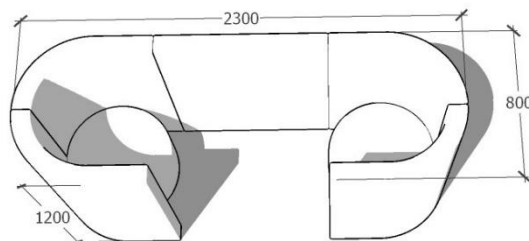

HIGH BACK SINGLE BOOTH

MDF construction with concealed glides,
Commercial grade foam
Upholstery: as specified
Seat height 450mm