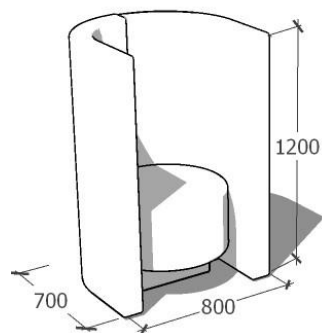

Product tear sheet

HIGH BACK SINGLE

MDF construction with concealed glides,
Commercial grade foam
Upholstery: as specified
Seat height 450mm

LOW BACK SINGLE

MDF construction with concealed glides,
Commercial grade foam
Upholstery: as specified
Seat height 450mm

HIGH BACK DOUBLE

MDF construction with concealed glides,
Commercial grade foam
Upholstery: as specified
Seat height 450mm

CUBBY OFFICE

MDF construction with concealed glides,
Commercial grade foam
Upholstery: as specified
Plywood top with Forbo furniture linoleum top
surface in available colours
Desk top height 720mm

LOW BACK DOUBLE

MDF construction with concealed glides,
Commercial grade foam
Upholstery: as specified
Seat height 450mm

HIGH BACK DOUBLE BOOTH

MDF construction with concealed glides,
Commercial grade foam
Upholstery: as specified
Seat height 450mm