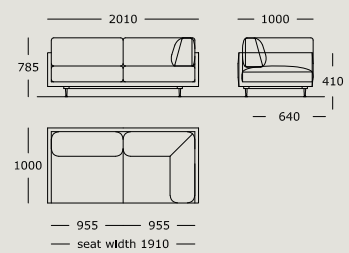

Module 42
2 seater, corner cushion right