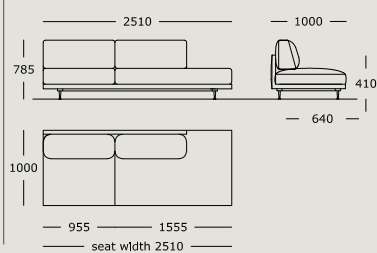

Module 13
2 seater, side/corner, left arm, tray/top

Module 14
2 seater, side/corner, right arm, tray/top

Module 15
2.5 seater, side/corner, left arm

MAHO

Module 16
2.5 seater, side/corner, right arm

Module 17
1 seater, wooden tray/marble top

Module 18
1 seater, wooden tray/marble top

Module 19
1.5 seater, slide seat cushion

Module 20
1.5 seater, slide seat cushion

Module 21
1 seater, wooden tray/marble top, right arm

Module 22
1 seater, wooden tray/marble top, left arm

Module 23
1.5 seater, side seat cushion, right arm

Module 24
1.5 seater, side seat cushion, left arm

Module 25
Chaise long, left arm

Module 26
Chaise long, right arm

Module 27
Corner

Module 28
One sided long, open left end

Module 29
One sided long, open right end

Module 30
Corner side long, open right arm

MAHO

Module 31
Corner side long, open left arm

Module 32
Chaise, left arm

Module 33
Chaise, right arm

Module 34
Chaise, no arms