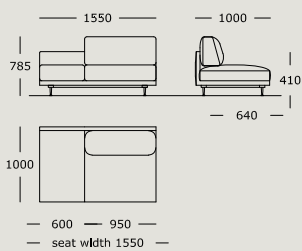

WENDELBO

MAHO

DESIGN BY

365° NORTH

TECHNICAL SPECIFICATIONS

Maho is available in 2 seat heights (41 cm & 44 cm). 41 cm is standard.

STRUCTURE INTERIOR

Frame made of solid wood and MDF with nozag spring system.

Module 7
Center

Module 8
Stool

Module 9
2 seater, left arm, right tray-marble top

Module 10
2 seater, right arm, left tray-marble top

Module 11
2.5 seater, left arm, side seat cushion

Module 12
2.5 seater, right arm, side seat cushion

Module 13
2 seater, side/corner, left arm, tray/top

Module 14
2 seater, side/corner, right arm, tray/top

Module 15
2.5 seater, side/corner, left arm

MAHO

Module 16
2.5 seater, side/corner, right arm

Module 17
1 seater, wooden tray/marble top

Module 18
1 seater, wooden tray/marble top

Module 19
1.5 seater, slide seat cushion

Module 20
1.5 seater, slide seat cushion

Module 21
1 seater, wooden tray/marble top, right arm

Module 22
1 seater, wooden tray/marble top, left arm