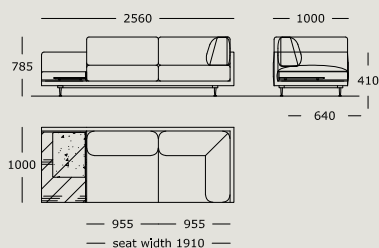

WENDELBO

MAHO

DESIGN BY

365° NORTH

TECHNICAL SPECIFICATIONS

Maho is available in 2 seat heights (41 cm & 44 cm). 41 cm is standard.

STRUCTURE INTERIOR

Frame made of solid wood and MDF with nozag spring system.

MAHO

Module 1
2 seater, side, left arm

Module 2
2 seater, side, right arm

Module 3
1 seater, side, left arm

Module 4
1 seater, side, right arm

Module 5
2 seater, side/corner, left arm

Module 6
2 seater, side/corner, right arm

Module 7
Center

Module 8
Stool

Module 9
2 seater, left arm, right tray-marble top

Module 10
2 seater, right arm, left tray-marble top

Module 11
2.5 seater, left arm, side seat cushion

Module 12
2.5 seater, right arm, side seat cushion

Module 13
2 seater, side/corner, left arm, tray/top

Module 14
2 seater, side/corner, right arm, tray/top

Module 15
2.5 seater, side/corner, left arm

MAHO

Module 16
2.5 seater, side/corner, right arm

Module 17
1 seater, wooden tray/marble top