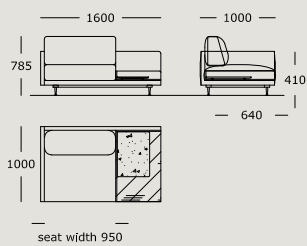

WENDELBO

MAHO

DESIGN BY

365° NORTH

TECHNICAL SPECIFICATIONS

Maho is available in 2 seat heights (41 cm & 44 cm). 41 cm is standard.

STRUCTURE INTERIOR

Frame made of solid wood and MDF with nozag spring system.

Module 13
2 seater, side/corner, left arm, tray/top

Module 14
2 seater, side/corner, right arm, tray/top

Module 15
2.5 seater, side/corner, left arm

MAHO

Module 16
2.5 seater, side/corner, right arm

Module 17
1 seater, wooden tray/marble top

Module 18
1 seater, wooden tray/marble top

Module 19
1.5 seater, slide seat cushion

Module 20
1.5 seater, slide seat cushion

Module 21
1 seater, wooden tray/marble top, right arm

Module 22
1 seater, wooden tray/marble top, left arm

Module 23
1.5 seater, side seat cushion, right arm

Module 24
1.5 seater, side seat cushion, left arm

Module 25
Chaise long, left arm

Module 26
Chaise long, right arm

Module 27
Corner

Module 28
One sided long, open left end