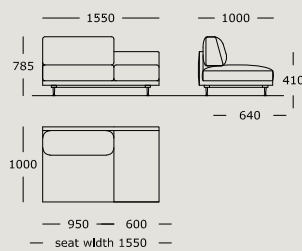

WENDELBO

MAHO

DESIGN BY

365° NORTH

TECHNICAL SPECIFICATIONS

Maho is available in 2 seat heights (41 cm & 44 cm). 41 cm is standard.

STRUCTURE INTERIOR

Frame made of solid wood and MDF with nozag spring system.

Module 7
Center

Module 8
Stool

Module 9
2 seater, left arm, right tray-marble top

Module 10
2 seater, right arm, left tray-marble top

Module 11
2.5 seater, left arm, side seat cushion

Module 12
2.5 seater, right arm, side seat cushion

Module 13
2 seater, side/corner, left arm, tray/top

Module 14
2 seater, side/corner, right arm, tray/top

Module 15
2.5 seater, side/corner, left arm

MAHO

Module 16
2.5 seater, side/corner, right arm

Module 17
1 seater, wooden tray/marble top

Module 18
1 seater, wooden tray/marble top

Module 19
1.5 seater, slide seat cushion

Module 20
1.5 seater, slide seat cushion

Module 21
1 seater, wooden tray/marble top, right arm

Module 22
1 seater, wooden tray/marble top, left arm