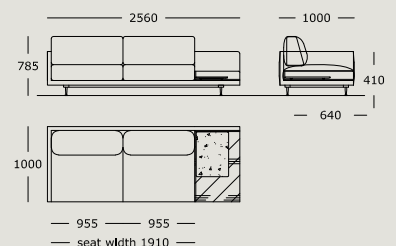

WENDELBO

MAHO

DESIGN BY

365° NORTH

TECHNICAL SPECIFICATIONS

Maho is available in 2 seat heights (41 cm & 44 cm). 41 cm is standard.

STRUCTURE INTERIOR

Frame made of solid wood and MDF with nozag spring system.

MAHO

Module 1
2 seater, side, left arm

Module 2
2 seater, side, right arm

Module 3
1 seater, side, left arm

Module 4
1 seater, side, right arm

Module 5
2 seater, side/corner, left arm

Module 6
2 seater, side/corner, right arm

Module 7
Center

Module 8
Stool

Module 9
2 seater, left arm, right tray-marble top

Module 10
2 seater, right arm, left tray-marble top

Module 11
2.5 seater, left arm, side seat cushion

Module 12
2.5 seater, right arm, side seat cushion

Module 13
2 seater, side/corner, left arm, tray/top

Module 14
2 seater, side/corner, right arm, tray/top

Module 15
2.5 seater, side/corner, left arm

MAHO

Module 16
2.5 seater, side/corner, right arm

Module 17
1 seater, wooden tray/marble top