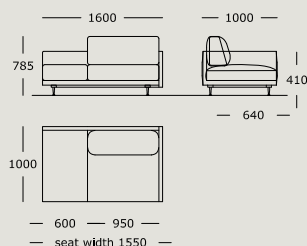

WENDELBO

MAHO

DESIGN BY

365° NORTH

TECHNICAL SPECIFICATIONS

Maho is available in 2 seat heights (41 cm & 44 cm). 41 cm is standard.

STRUCTURE INTERIOR

Frame made of solid wood and MDF with nozag spring system.

Module 13
2 seater, side/corner, left arm, tray/top

Module 14
2 seater, side/corner, right arm, tray/top

Module 15
2.5 seater, side/corner, left arm

MAHO

Module 16
2.5 seater, side/corner, right arm

Module 17
1 seater, wooden tray/marble top

Module 18
1 seater, wooden tray/marble top

Module 19
1.5 seater, slide seat cushion

Module 20
1.5 seater, slide seat cushion

Module 21
1 seater, wooden tray/marble top, right arm

Module 22
1 seater, wooden tray/marble top, left arm

Module 23
1.5 seater, side seat cushion, right arm

Module 24
1.5 seater, side seat cushion, left arm

Module 25
Chaise long, left arm

Module 26
Chaise long, right arm

Module 27
Corner

Module 28
One sided long, open left end