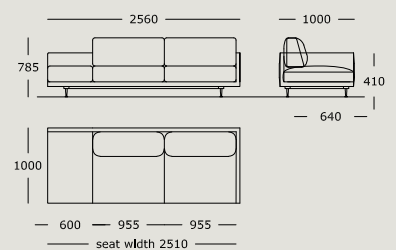

WENDELBO

MAHO

DESIGN BY

365° NORTH

TECHNICAL SPECIFICATIONS

Maho is available in 2 seat heights (41 cm & 44 cm). 41 cm is standard.

STRUCTURE INTERIOR

Frame made of solid wood and MDF with nozag spring system.

MAHO

Module 1
2 seater, side, left arm

Module 2
2 seater, side, right arm

Module 3
1 seater, side, left arm

Module 4
1 seater, side, right arm

Module 5
2 seater, side/corner, left arm

Module 6
2 seater, side/corner, right arm

Module 7
Center

Module 8
Stool

Module 9
2 seater, left arm, right tray-marble top

Module 10
2 seater, right arm, left tray-marble top

Module 11
2.5 seater, left arm, side seat cushion

Module 12
2.5 seater, right arm, side seat cushion

Module 13
2 seater, side/corner, left arm, tray/top

Module 14
2 seater, side/corner, right arm, tray/top

Module 15
2.5 seater, side/corner, left arm

MAHO

Module 16
2.5 seater, side/corner, right arm

Module 17
1 seater, wooden tray/marble top