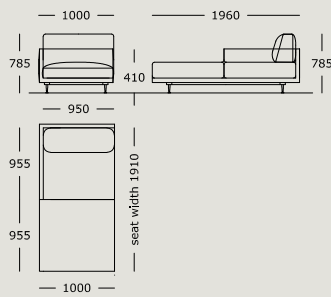

WENDELBO

MAHO

DESIGN BY

365° NORTH

TECHNICAL SPECIFICATIONS

Maho is available in 2 seat heights (41 cm & 44 cm). 41 cm is standard.

STRUCTURE INTERIOR

Frame made of solid wood and MDF with nozag spring system.

Module 23
1.5 seater, side seat cushion, right arm

Module 24
1.5 seater, side seat cushion, left arm

Module 25
Chaise long, left arm

Module 26
Chaise long, right arm

Module 27
Corner

Module 28
One sided long, open left end

Module 29
One sided long, open right end

Module 30
Corner side long, open right arm

MAHO

Module 31
Corner side long, open left arm

Module 32
Chaise, left arm

Module 33
Chaise, right arm

Module 34
Chaise, no arms

Module 35
3 seater, corner cushion left

Module 36
3 seater, corner cushion right

Module 37
3 seater

Module 38
2.5 seater, corner cushion left

Module 39
2.5 seater, corner cushion right

Module 40
2.5 seater