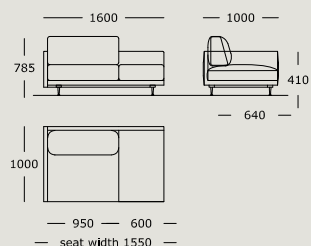

WENDELBO

MAHO

DESIGN BY

365° NORTH

TECHNICAL SPECIFICATIONS

Maho is available in 2 seat heights (41 cm & 44 cm). 41 cm is standard.

STRUCTURE INTERIOR

Frame made of solid wood and MDF with nozag spring system.

Module 13
2 seater, side/corner, left arm, tray/top

Module 14
2 seater, side/corner, right arm, tray/top

Module 15
2.5 seater, side/corner, left arm

MAHO

Module 16
2.5 seater, side/corner, right arm

Module 17
1 seater, wooden tray/marble top

Module 18
1 seater, wooden tray/marble top

Module 19
1.5 seater, slide seat cushion

Module 20
1.5 seater, slide seat cushion

Module 21
1 seater, wooden tray/marble top, right arm

Module 22
1 seater, wooden tray/marble top, left arm

Module 23
1.5 seater, side seat cushion, right arm

Module 24
1.5 seater, side seat cushion, left arm

Module 25
Chaise long, left arm

Module 26
Chaise long, right arm

Module 27
Corner

Module 28
One sided long, open left end