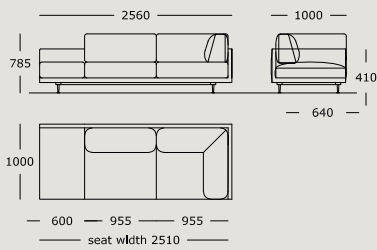

WENDELBO

MAHO

DESIGN BY

365° NORTH

TECHNICAL SPECIFICATIONS

Maho is available in 2 seat heights (41 cm & 44 cm). 41 cm is standard.

STRUCTURE INTERIOR

Frame made of solid wood and MDF with nozag spring system.

Module 7
Center

Module 8
Stool

Module 9
2 seater, left arm, right tray-marble top

Module 10
2 seater, right arm, left tray-marble top

Module 11
2.5 seater, left arm, side seat cushion

Module 12
2.5 seater, right arm, side seat cushion

Module 13
2 seater, side/corner, left arm, tray/top

Module 14
2 seater, side/corner, right arm, tray/top

Module 15
2.5 seater, side/corner, left arm

MAHO

Module 16
2.5 seater, side/corner, right arm

Module 17
1 seater, wooden tray/marble top

Module 18
1 seater, wooden tray/marble top

Module 19
1.5 seater, slide seat cushion

Module 20
1.5 seater, slide seat cushion

Module 21
1 seater, wooden tray/marble top, right arm

Module 22
1 seater, wooden tray/marble top, left arm