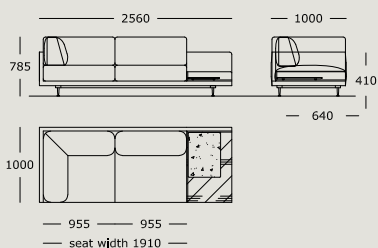

WENDELBO

MAHO

DESIGN BY

365° NORTH

TECHNICAL SPECIFICATIONS

Maho is available in 2 seat heights (41 cm & 44 cm). 41 cm is standard.

STRUCTURE INTERIOR

Frame made of solid wood and MDF with nozag spring system.

MAHO

Module 1
2 seater, side, left arm

Module 2
2 seater, side, right arm

Module 3
1 seater, side, left arm

Module 4
1 seater, side, right arm

Module 5
2 seater, side/corner, left arm

Module 6
2 seater, side/corner, right arm

Module 7
Center

Module 8
Stool

Module 9
2 seater, left arm, right tray-marble top

Module 10
2 seater, right arm, left tray-marble top

Module 11
2.5 seater, left arm, side seat cushion

Module 12
2.5 seater, right arm, side seat cushion

Module 13
2 seater, side/corner, left arm, tray/top

Module 14
2 seater, side/corner, right arm, tray/top

Module 15
2.5 seater, side/corner, left arm

MAHO

Module 16
2.5 seater, side/corner, right arm

Module 17
1 seater, wooden tray/marble top