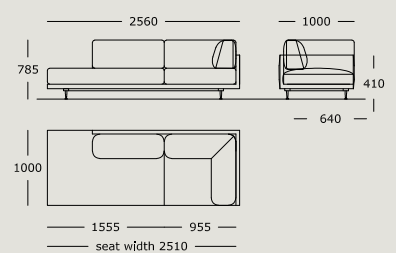

Module 13
2 seater, side/corner, left arm, tray/top

Module 14
2 seater, side/corner, right arm, tray/top

Module 15
2.5 seater, side/corner, left arm

MAHO

Module 16
2.5 seater, side/corner, right arm

Module 17
1 seater, wooden tray/marble top

Module 18
1 seater, wooden tray/marble top

Module 19
1.5 seater, slide seat cushion

Module 20
1.5 seater, slide seat cushion

Module 21
1 seater, wooden tray/marble top, right arm

Module 22
1 seater, wooden tray/marble top, left arm

Module 23
1.5 seater, side seat cushion, right arm

Module 24
1.5 seater, side seat cushion, left arm

Module 25
Chaise long, left arm

Module 26
Chaise long, right arm

Module 27
Corner

Module 28
One sided long, open left end

Module 29
One sided long, open right end

Module 30
Corner side long, open right arm

MAHO

Module 31
Corner side long, open left arm

Module 32
Chaise, left arm

Module 33
Chaise, right arm

Module 34
Chaise, no arms