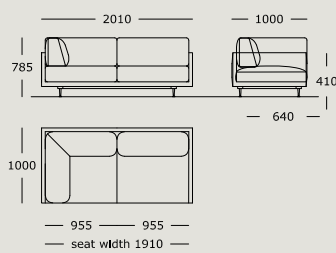

Module 41
2 seater, corner cushion left