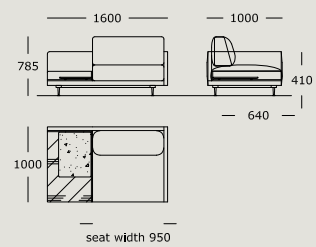

Module 13
2 seater, side/corner, left arm, tray/top

Module 14
2 seater, side/corner, right arm, tray/top

Module 15
2.5 seater, side/corner, left arm

MAHO

Module 16
2.5 seater, side/corner, right arm

Module 17
1 seater, wooden tray/marble top

Module 18
1 seater, wooden tray/marble top

Module 19
1.5 seater, slide seat cushion

Module 20
1.5 seater, slide seat cushion

Module 21
1 seater, wooden tray/marble top, right arm

Module 22
1 seater, wooden tray/marble top, left arm

Module 23
1.5 seater, side seat cushion, right arm

Module 24
1.5 seater, side seat cushion, left arm

Module 25
Chaise long, left arm

Module 26
Chaise long, right arm

Module 27
Corner

Module 28
One sided long, open left end