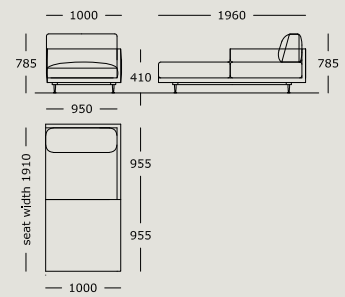

WENDELBO

MAHO

DESIGN BY

365° NORTH

TECHNICAL SPECIFICATIONS

Maho is available in 2 seat heights (41 cm & 44 cm). 41 cm is standard.

STRUCTURE INTERIOR

Frame made of solid wood and MDF with nozag spring system.

Module 23
1.5 seater, side seat cushion, right arm

Module 24
1.5 seater, side seat cushion, left arm

Module 25
Chaise long, left arm

Module 26
Chaise long, right arm

Module 27
Corner

Module 28
One sided long, open left end

Module 29
One sided long, open right end

Module 30
Corner side long, open right arm

MAHO

Module 31
Corner side long, open left arm

Module 32
Chaise, left arm

Module 33
Chaise, right arm

Module 34
Chaise, no arms

Module 35
3 seater, corner cushion left

Module 36
3 seater, corner cushion right

Module 37
3 seater

Module 38
2.5 seater, corner cushion left

Module 39
2.5 seater, corner cushion right

Module 40
2.5 seater