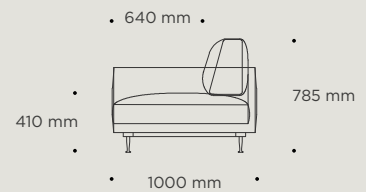

WENDELBO

MAHO

DESIGN BY

365° NORTH

TECHNICAL SPECIFICATIONS

Maho is available in 2 seat heights (41 cm & 44 cm). 41 cm is standard.

STRUCTURE INTERIOR

Frame made of solid wood and MDF with nozag spring system.