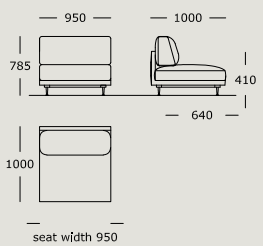

WENDELBO

MAHO

DESIGN BY

365° NORTH

TECHNICAL SPECIFICATIONS

Maho is available in 2 seat heights (41 cm & 44 cm). 41 cm is standard.

STRUCTURE INTERIOR

Frame made of solid wood and MDF with nozag spring system.

MAHO

Module 1
2 seater, side, left arm

Module 2
2 seater, side, right arm

Module 3
1 seater, side, left arm

Module 4
1 seater, side, right arm

Module 5
2 seater, side/corner, left arm

Module 6
2 seater, side/corner, right arm

Module 7
Center

Module 8
Stool

Module 9
2 seater, left arm, right tray-marble top

Module 10
2 seater, right arm, left tray-marble top

Module 11
2.5 seater, left arm, side seat cushion

Module 12
2.5 seater, right arm, side seat cushion

Module 13
2 seater, side/corner, left arm, tray/top

Module 14
2 seater, side/corner, right arm, tray/top

Module 15
2.5 seater, side/corner, left arm

MAHO

Module 16
2.5 seater, side/corner, right arm

Module 17
1 seater, wooden tray/marble top