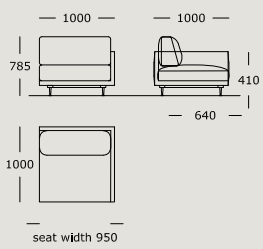

WENDELBO

MAHO

DESIGN BY

365° NORTH

TECHNICAL SPECIFICATIONS

Maho is available in 2 seat heights (41 cm & 44 cm). 41 cm is standard.

STRUCTURE INTERIOR

Frame made of solid wood and MDF with nozag spring system.

MAHO

Module 1
2 seater, side, left arm

Module 2
2 seater, side, right arm

Module 3
1 seater, side, left arm

Module 4
1 seater, side, right arm

Module 5
2 seater, side/corner, left arm

Module 6
2 seater, side/corner, right arm

Module 7
Center

Module 8
Stool

Module 9
2 seater, left arm, right tray-marble top

Module 10
2 seater, right arm, left tray-marble top

Module 11
2.5 seater, left arm, side seat cushion

Module 12
2.5 seater, right arm, side seat cushion

Module 13
2 seater, side/corner, left arm, tray/top

Module 14
2 seater, side/corner, right arm, tray/top

Module 15
2.5 seater, side/corner, left arm

MAHO

Module 16
2.5 seater, side/corner, right arm

Module 17
1 seater, wooden tray/marble top