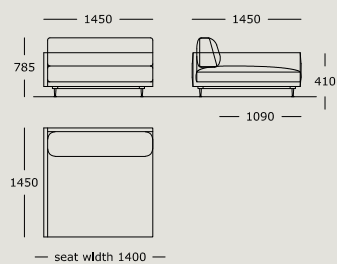

WENDELBO

MAHO

DESIGN BY

365° NORTH

TECHNICAL SPECIFICATIONS

Maho is available in 2 seat heights (41 cm & 44 cm). 41 cm is standard.

STRUCTURE INTERIOR

Frame made of solid wood and MDF with nozag spring system.

Module 13
2 seater, side/corner, left arm, tray/top

Module 14
2 seater, side/corner, right arm, tray/top

Module 15
2.5 seater, side/corner, left arm

MAHO

Module 16
2.5 seater, side/corner, right arm

Module 17
1 seater, wooden tray/marble top

Module 18
1 seater, wooden tray/marble top

Module 19
1.5 seater, slide seat cushion

Module 20
1.5 seater, slide seat cushion

Module 21
1 seater, wooden tray/marble top, right arm

Module 22
1 seater, wooden tray/marble top, left arm

Module 23
1.5 seater, side seat cushion, right arm

Module 24
1.5 seater, side seat cushion, left arm

Module 25
Chaise long, left arm

Module 26
Chaise long, right arm

Module 27
Corner

Module 28
One sided long, open left end