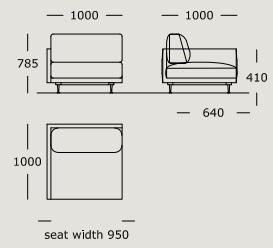

WENDELBO

MAHO

DESIGN BY

365° NORTH

TECHNICAL SPECIFICATIONS

Maho is available in 2 seat heights (41 cm & 44 cm). 41 cm is standard.

STRUCTURE INTERIOR

Frame made of solid wood and MDF with nozag spring system.

MAHO

Module 1
2 seater, side, left arm

Module 2
2 seater, side, right arm

Module 3
1 seater, side, left arm

Module 4
1 seater, side, right arm

Module 5
2 seater, side/corner, left arm

Module 6
2 seater, side/corner, right arm

Module 7
Center

Module 8
Stool

Module 9
2 seater, left arm, right tray-marble top

Module 10
2 seater, right arm, left tray-marble top

Module 11
2.5 seater, left arm, side seat cushion

Module 12
2.5 seater, right arm, side seat cushion

Module 13
2 seater, side/corner, left arm, tray/top

Module 14
2 seater, side/corner, right arm, tray/top

Module 15
2.5 seater, side/corner, left arm

MAHO

Module 16
2.5 seater, side/corner, right arm

Module 17
1 seater, wooden tray/marble top