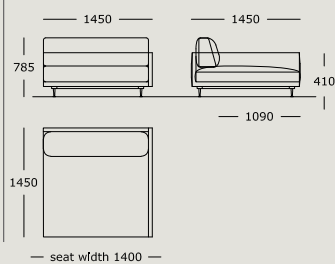

Module 13
2 seater, side/corner, left arm, tray/top

Module 14
2 seater, side/corner, right arm, tray/top

Module 15
2.5 seater, side/corner, left arm

MAHO

Module 16
2.5 seater, side/corner, right arm

Module 17
1 seater, wooden tray/marble top

Module 18
1 seater, wooden tray/marble top

Module 19
1.5 seater, slide seat cushion

Module 20
1.5 seater, slide seat cushion

Module 21
1 seater, wooden tray/marble top, right arm

Module 22
1 seater, wooden tray/marble top, left arm

Module 23
1.5 seater, side seat cushion, right arm

Module 24
1.5 seater, side seat cushion, left arm

Module 25
Chaise long, left arm

Module 26
Chaise long, right arm

Module 27
Corner

Module 28
One sided long, open left end

Module 29
One sided long, open right end

Module 30
Corner side long, open right arm

MAHO

Module 31
Corner side long, open left arm

Module 32
Chaise, left arm

Module 33
Chaise, right arm

Module 34
Chaise, no arms