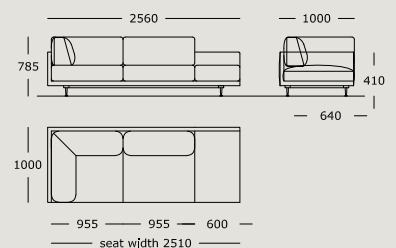

WENDELBO

MAHO

DESIGN BY

365° NORTH

TECHNICAL SPECIFICATIONS

Maho is available in 2 seat heights (41 cm & 44 cm). 41 cm is standard.

STRUCTURE INTERIOR

Frame made of solid wood and MDF with nozag spring system.

MAHO

Module 1
2 seater, side, left arm

Module 2
2 seater, side, right arm

Module 3
1 seater, side, left arm

Module 4
1 seater, side, right arm

Module 5
2 seater, side/corner, left arm

Module 6
2 seater, side/corner, right arm

Module 7
Center

Module 8
Stool

Module 9
2 seater, left arm, right tray-marble top

Module 10
2 seater, right arm, left tray-marble top

Module 11
2.5 seater, left arm, side seat cushion

Module 12
2.5 seater, right arm, side seat cushion

Module 13
2 seater, side/corner, left arm, tray/top

Module 14
2 seater, side/corner, right arm, tray/top

Module 15
2.5 seater, side/corner, left arm

MAHO

Module 16
2.5 seater, side/corner, right arm

Module 17
1 seater, wooden tray/marble top