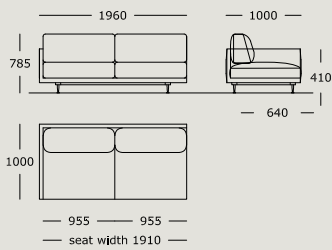

WENDELBO

MAHO

DESIGN BY

365° NORTH

TECHNICAL SPECIFICATIONS

Maho is available in 2 seat heights (41 cm & 44 cm). 41 cm is standard.

STRUCTURE INTERIOR

Frame made of solid wood and MDF with nozag spring system.

MAHO

Module 1
2 seater, side, left arm

Module 2
2 seater, side, right arm

Module 3
1 seater, side, left arm

Module 4
1 seater, side, right arm

Module 5
2 seater, side/corner, left arm

Module 6
2 seater, side/corner, right arm