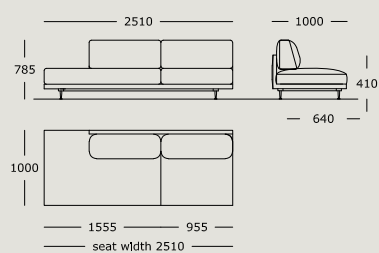

Module 13
2 seater, side/corner, left arm, tray/top

Module 14
2 seater, side/corner, right arm, tray/top

Module 15
2.5 seater, side/corner, left arm

MAHO

Module 16
2.5 seater, side/corner, right arm

Module 17
1 seater, wooden tray/marble top

Module 18
1 seater, wooden tray/marble top

Module 19
1.5 seater, slide seat cushion

Module 20
1.5 seater, slide seat cushion

Module 21
1 seater, wooden tray/marble top, right arm

Module 22
1 seater, wooden tray/marble top, left arm

Module 23
1.5 seater, side seat cushion, right arm

Module 24
1.5 seater, side seat cushion, left arm

Module 25
Chaise long, left arm

Module 26
Chaise long, right arm

Module 27
Corner

Module 28
One sided long, open left end

Module 29
One sided long, open right end

Module 30
Corner side long, open right arm

MAHO

Module 31
Corner side long, open left arm

Module 32
Chaise, left arm

Module 33
Chaise, right arm

Module 34
Chaise, no arms