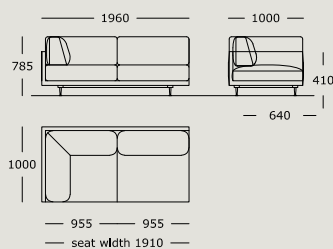

WENDELBO

MAHO

DESIGN BY

365° NORTH

TECHNICAL SPECIFICATIONS

Maho is available in 2 seat heights (41 cm & 44 cm). 41 cm is standard.

STRUCTURE INTERIOR

Frame made of solid wood and MDF with nozag spring system.

MAHO

Module 1
2 seater, side, left arm

Module 2
2 seater, side, right arm

Module 3
1 seater, side, left arm

Module 4
1 seater, side, right arm

Module 5
2 seater, side/corner, left arm

Module 6
2 seater, side/corner, right arm

Module 7
Center

Module 8
Stool

Module 9
2 seater, left arm, right tray-marble top

Module 10
2 seater, right arm, left tray-marble top

Module 11
2.5 seater, left arm, side seat cushion

Module 12
2.5 seater, right arm, side seat cushion

Module 13
2 seater, side/corner, left arm, tray/top

Module 14
2 seater, side/corner, right arm, tray/top

Module 15
2.5 seater, side/corner, left arm

MAHO

Module 16
2.5 seater, side/corner, right arm

Module 17
1 seater, wooden tray/marble top