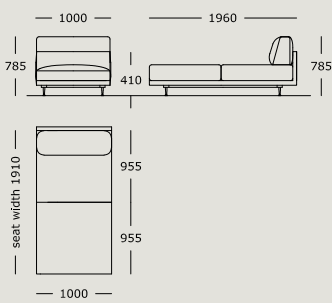

WENDELBO

MAHO

DESIGN BY

365° NORTH

TECHNICAL SPECIFICATIONS

Maho is available in 2 seat heights (41 cm & 44 cm). 41 cm is standard.

STRUCTURE INTERIOR

Frame made of solid wood and MDF with nozag spring system.

Module 23
1.5 seater, side seat cushion, right arm

Module 24
1.5 seater, side seat cushion, left arm

Module 25
Chaise long, left arm

Module 26
Chaise long, right arm

Module 27
Corner

Module 28
One sided long, open left end

Module 29
One sided long, open right end

Module 30
Corner side long, open right arm

MAHO

Module 31
Corner side long, open left arm

Module 32
Chaise, left arm

Module 33
Chaise, right arm

Module 34
Chaise, no arms

Module 35
3 seater, corner cushion left

Module 36
3 seater, corner cushion right

Module 37
3 seater

Module 38
2.5 seater, corner cushion left

Module 39
2.5 seater, corner cushion right

Module 40
2.5 seater