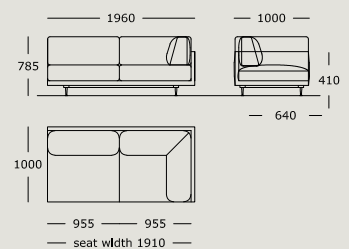

WENDELBO

MAHO

DESIGN BY

365° NORTH

TECHNICAL SPECIFICATIONS

Maho is available in 2 seat heights (41 cm & 44 cm). 41 cm is standard.

STRUCTURE INTERIOR

Frame made of solid wood and MDF with nozag spring system.

MAHO

Module 1
2 seater, side, left arm

Module 2
2 seater, side, right arm

Module 3
1 seater, side, left arm

Module 4
1 seater, side, right arm

Module 5
2 seater, side/corner, left arm

Module 6
2 seater, side/corner, right arm

Module 7
Center

Module 8
Stool

Module 9
2 seater, left arm, right tray-marble top

Module 10
2 seater, right arm, left tray-marble top

Module 11
2.5 seater, left arm, side seat cushion

Module 12
2.5 seater, right arm, side seat cushion

Module 13
2 seater, side/corner, left arm, tray/top

Module 14
2 seater, side/corner, right arm, tray/top

Module 15
2.5 seater, side/corner, left arm

MAHO

Module 16
2.5 seater, side/corner, right arm

Module 17
1 seater, wooden tray/marble top