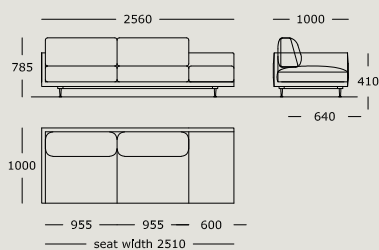

WENDELBO

MAHO

DESIGN BY

365° NORTH

TECHNICAL SPECIFICATIONS

Maho is available in 2 seat heights (41 cm & 44 cm). 41 cm is standard.

STRUCTURE INTERIOR

Frame made of solid wood and MDF with nozag spring system.

MAHO

Module 1
2 seater, side, left arm

Module 2
2 seater, side, right arm

Module 3
1 seater, side, left arm

Module 4
1 seater, side, right arm

Module 5
2 seater, side/corner, left arm

Module 6
2 seater, side/corner, right arm

Module 7
Center

Module 8
Stool

Module 9
2 seater, left arm, right tray-marble top

Module 10
2 seater, right arm, left tray-marble top

Module 11
2.5 seater, left arm, side seat cushion

Module 12
2.5 seater, right arm, side seat cushion

Module 13
2 seater, side/corner, left arm, tray/top

Module 14
2 seater, side/corner, right arm, tray/top

Module 15
2.5 seater, side/corner, left arm

MAHO

Module 16
2.5 seater, side/corner, right arm

Module 17
1 seater, wooden tray/marble top