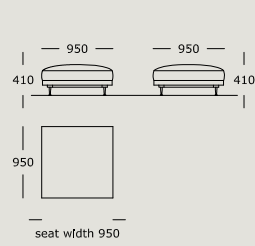

WENDELBO

MAHO

DESIGN BY

365° NORTH

TECHNICAL SPECIFICATIONS

Maho is available in 2 seat heights (41 cm & 44 cm). 41 cm is standard.

STRUCTURE INTERIOR

Frame made of solid wood and MDF with nozag spring system.

MAHO

Module 1
2 seater, side, left arm

Module 2
2 seater, side, right arm

Module 3
1 seater, side, left arm

Module 4
1 seater, side, right arm

Module 5
2 seater, side/corner, left arm

Module 6
2 seater, side/corner, right arm

Module 7
Center

Module 8
Stool

Module 9
2 seater, left arm, right tray-marble top

Module 10
2 seater, right arm, left tray-marble top

Module 11
2.5 seater, left arm, side seat cushion

Module 12
2.5 seater, right arm, side seat cushion

Module 13
2 seater, side/corner, left arm, tray/top

Module 14
2 seater, side/corner, right arm, tray/top

Module 15
2.5 seater, side/corner, left arm

MAHO

Module 16
2.5 seater, side/corner, right arm

Module 17
1 seater, wooden tray/marble top