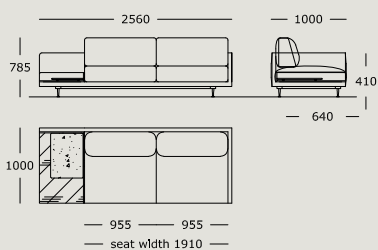

WENDELBO

MAHO

DESIGN BY

365° NORTH

TECHNICAL SPECIFICATIONS

Maho is available in 2 seat heights (41 cm & 44 cm). 41 cm is standard.

STRUCTURE INTERIOR

Frame made of solid wood and MDF with nozag spring system.

MAHO

Module 1
2 seater, side, left arm

Module 2
2 seater, side, right arm

Module 3
1 seater, side, left arm

Module 4
1 seater, side, right arm

Module 5
2 seater, side/corner, left arm

Module 6
2 seater, side/corner, right arm

Module 7
Center

Module 8
Stool

Module 9
2 seater, left arm, right tray-marble top

Module 10
2 seater, right arm, left tray-marble top

Module 11
2.5 seater, left arm, side seat cushion

Module 12
2.5 seater, right arm, side seat cushion

Module 13
2 seater, side/corner, left arm, tray/top

Module 14
2 seater, side/corner, right arm, tray/top

Module 15
2.5 seater, side/corner, left arm

MAHO

Module 16
2.5 seater, side/corner, right arm

Module 17
1 seater, wooden tray/marble top