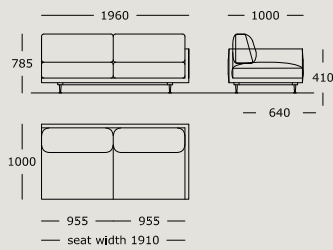

WENDELBO

MAHO

DESIGN BY

365° NORTH

TECHNICAL SPECIFICATIONS

Maho is available in 2 seat heights (41 cm & 44 cm). 41 cm is standard.

STRUCTURE INTERIOR

Frame made of solid wood and MDF with nozag spring system.

MAHO

Module 1
2 seater, side, left arm

Module 2
2 seater, side, right arm

Module 3
1 seater, side, left arm

Module 4
1 seater, side, right arm

Module 5
2 seater, side/corner, left arm

Module 6
2 seater, side/corner, right arm