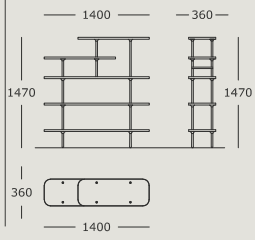

W

WENDELBO

SLICE

DESIGN BY

365° NORTH

TECHNICAL SPECIFICATIONS

MATERIAL FRAME

Black powder coated steel and aluminum with brass details.

MAINTENANCE

Clean with damp cloth.

SLICE

Tall, medium

Medium, medium

Medium, long