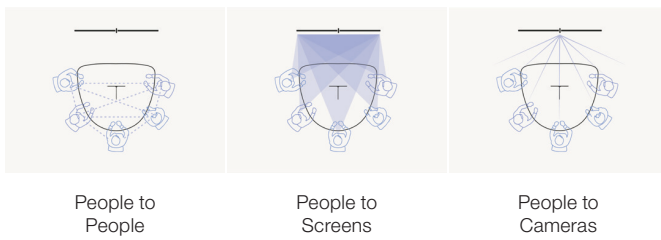

## Ocular™ Arc

Hybrid collaboration happens when people in the office are working with people who are remote. It's complicated.

Our response – Ocular Collection, Steelcase's hybrid collaboration tables.

## Design Principles

Improving sightlines has led to new thinking on table shapes and room orientation.

### Dimensions

Arc4		Arc7	
Width	3028 mm	Width	4813 mm
Height	745 mm	Height	745 mm
Depth	1032 mm	Depth	1566 mm
Seats	4	Seats	7