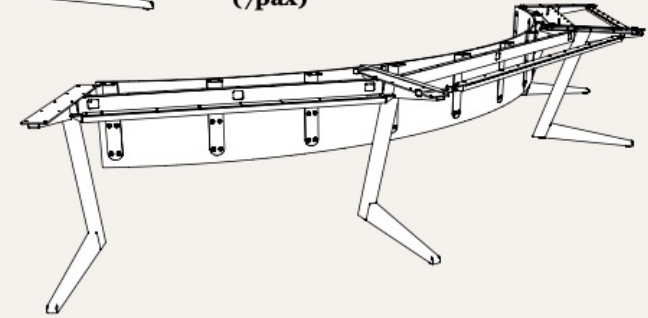

Microsoft Teams Front Row is a screen layout that can be selected in spaces designed as Microsoft Teams Rooms. In-room participants can view the meeting chat, raised hands, shared content, and remote participants on one display. Front Row moves the video gallery to the bottom ensuring everyone is eye-to-eye.

**Actual UI might differ from image.*

Statement of Line

Statement of Line

1. Top + legs Ocular for 7pax

**2. Understructure Only
(7pax)**

3. Top + legs Ocular for 4pax

**4. Understructure Only
(4pax)**

Options & Upcharges