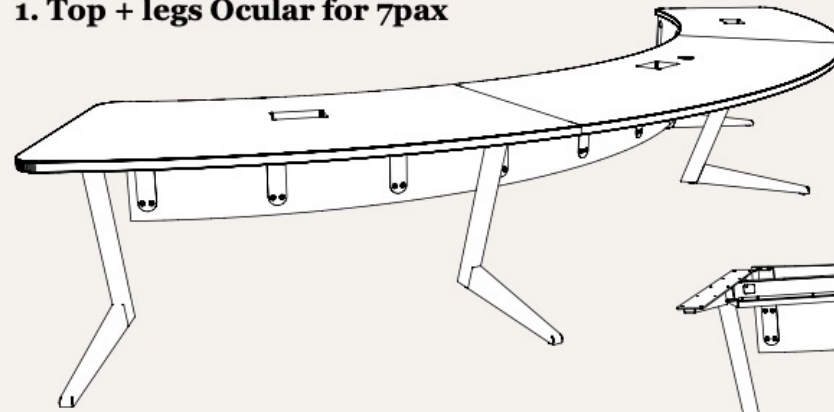

Statement of Line

1. Top + legs Ocular for 7pax