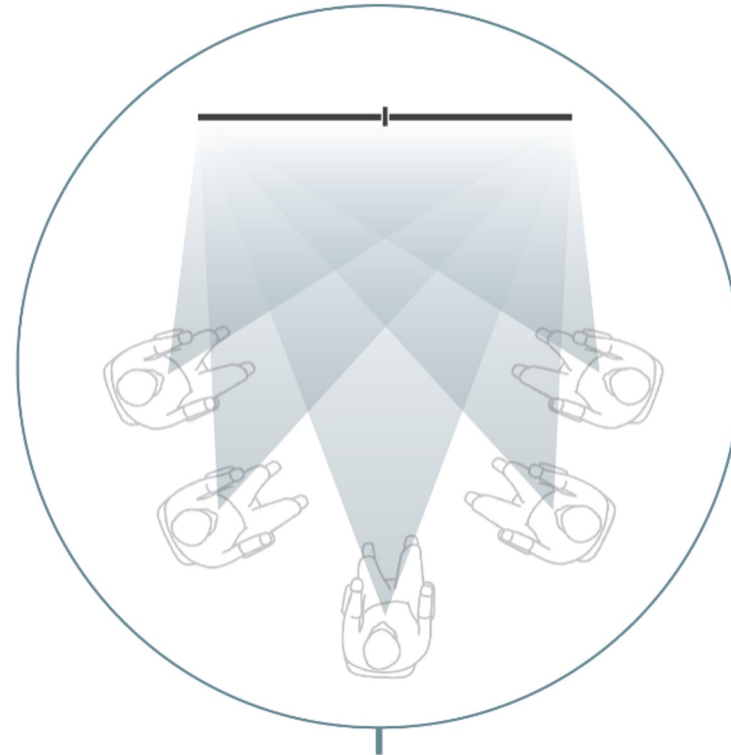

Add to that, poor video call lighting, less-than-ideal acoustics and microphones that don't reach the entire room, and you end up with a frustrating collaboration experience.

Improving sightlines has led to new thinking on table shapes and meeting experiences.

People to People

Adjust curvatures of table shapes to position on-site users within easy viewing angles of each other to promote collaboration and conversation.

People to Screens

Enhance the viewability of the entire screen array for the on-site users, accounting for their distance from screens, how their body is oriented toward screens, and their viewing angle to even the far edges of the array.

Corners to Curves

The **96.2°** curvature of the table ensures every in-room participant can see one another and remain at eye level with remote colleagues.

**Arc4 has a curvature of 56.1°*

Product Highlights & Features

Arc's front-angled leg means people can easily sit side-by-side without knocking into a traditional table leg.

The leg also makes it easier to approach for people using mobility devices.

Ocular Arc

Features