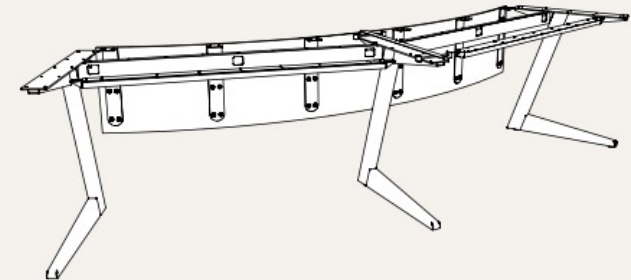

**4. Understructure Only
(4pax)**