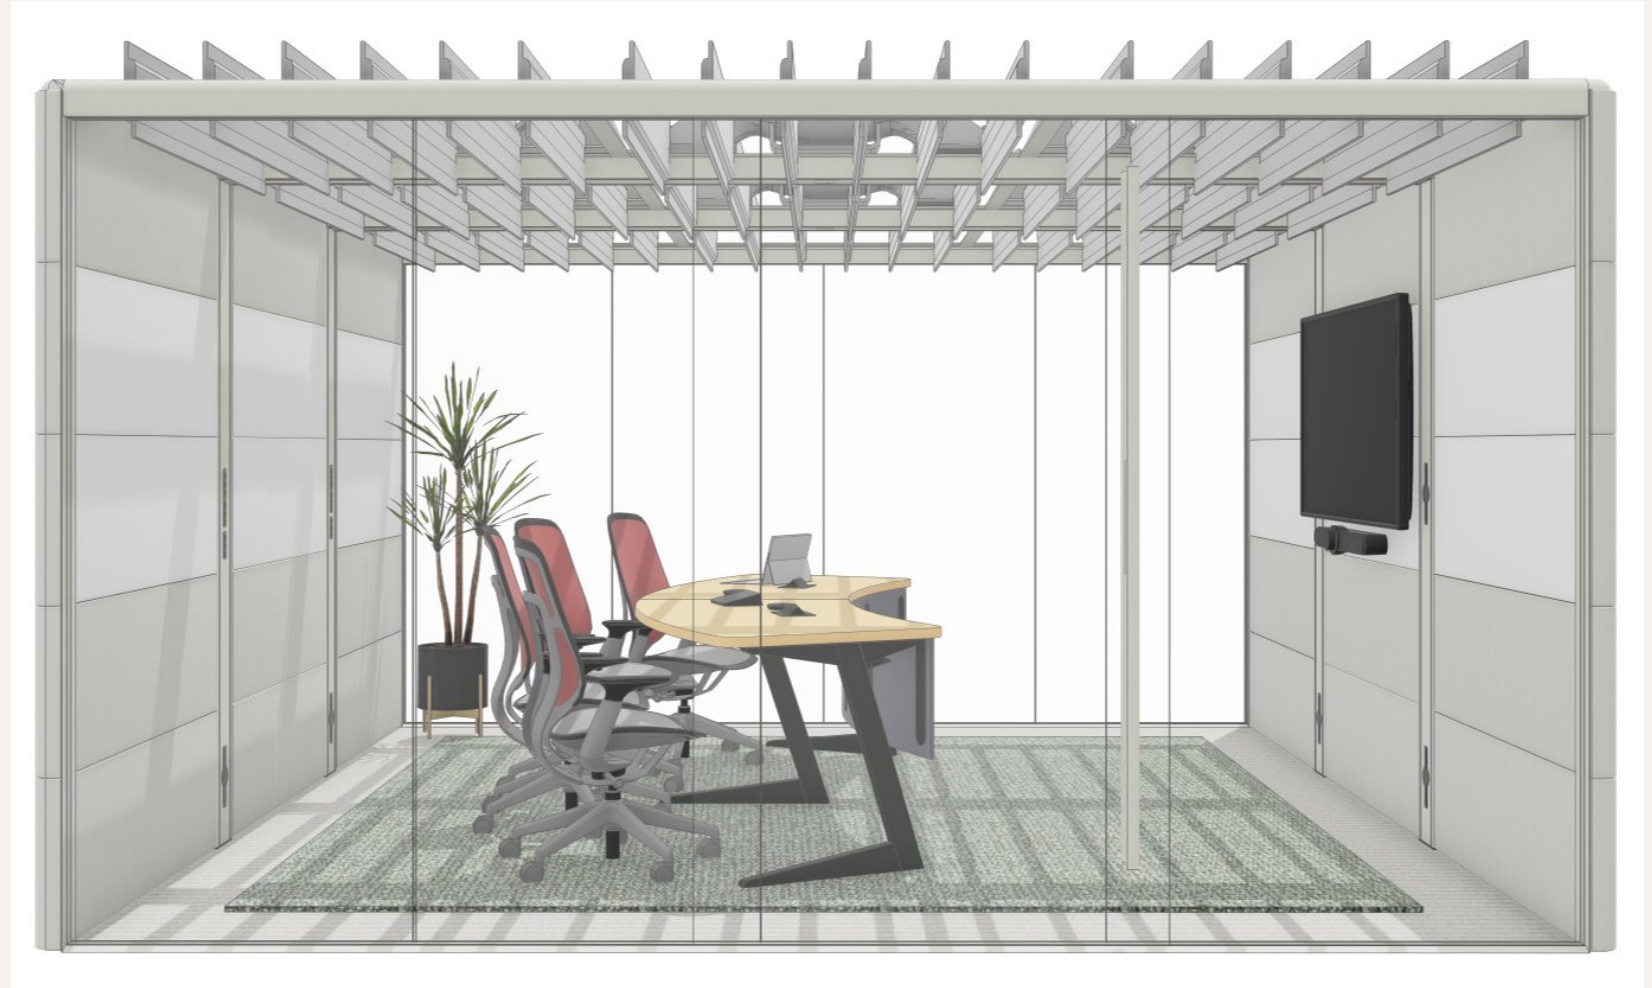

Easy to navigate and control.

Furniture for Hybrid

Traditional conference rooms are designed with mostly in-person attendees in mind. You are likely to find a long rectangular table with a monitor on the short wall.

Space Recommendations:

A single ultrawide display at the front of the room supports the Microsoft Teams Front Row layout to ensure that chat, reactions, content, and remote attendees are always visible.

Microsoft Teams Front Row is a screen layout that can be selected in spaces designed as Microsoft Teams Rooms. In-room participants can view the meeting chat, raised hands, shared content, and remote participants on one display. Front Row moves the video gallery to the bottom ensuring everyone is eye-to-eye.

Applications

Applications

Arc7 x Karman Chair

Applications

Arc4 in enclosed room

Applications

Arc4 x Air29

Steelcase