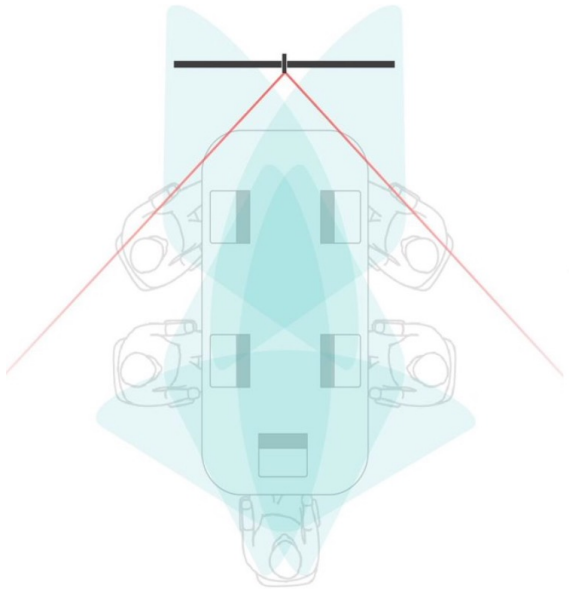

Furniture for Hybrid

Traditional conference rooms are designed with mostly in-person attendees in mind. You are likely to find a long rectangular table with a monitor on the short wall.