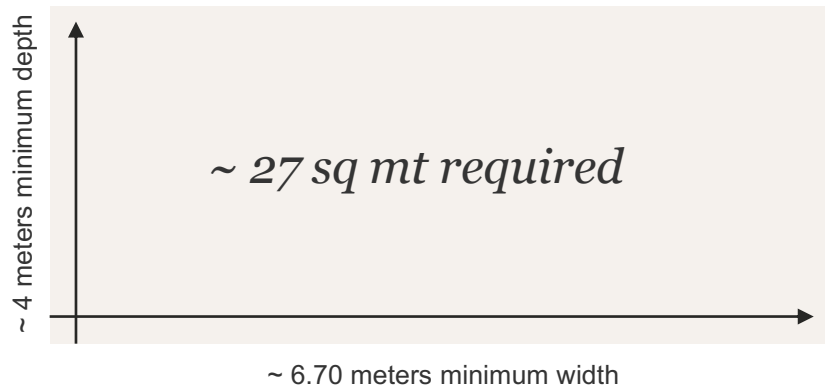

Room Setting

This space supports up to seven (7) persons and is **designed for meetings that have many attendees joining virtually**. In-room participants are primarily **focused on screen content** during meetings that take place within this setting. A single ultrawide (105", 21:9) display supports the Front Row layout by Microsoft Teams, allowing for a seamless in-room and remote viewing experience.

Space Recommendations:

A single ultrawide display at the front of the room supports the Microsoft Teams Front Row layout to ensure that chat, reactions, content, and remote attendees are always visible.

The seamless compatibility and integration of Logitech's Tap controller into the Ocular table delivers users with intuitive and consistent meeting start/conclude experiences.

The curvature of the Ocular Arc table pairs perfectly with Logitech's RightSight AI to ensure that all in-room participants have equal presence while on camera