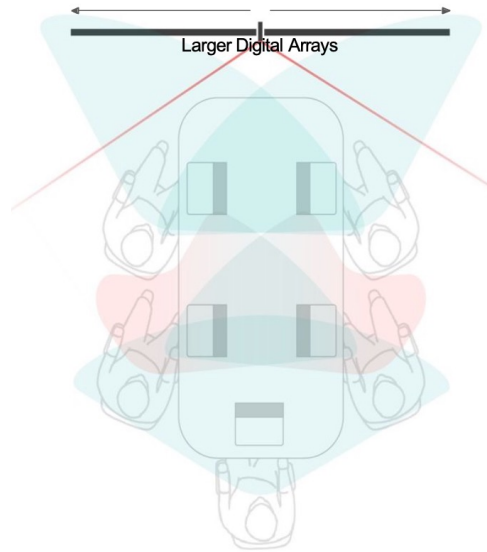

Easy to navigate and control.

Furniture for Hybrid

Traditional conference rooms are designed with mostly in-person attendees in mind. You are likely to find a long rectangular table with a monitor on the short wall.

People in the room have to turn to see who is on screen and end up looking at the back of each other's heads. This is also challenging for a remote participant, making it difficult to read facial expressions or body language.