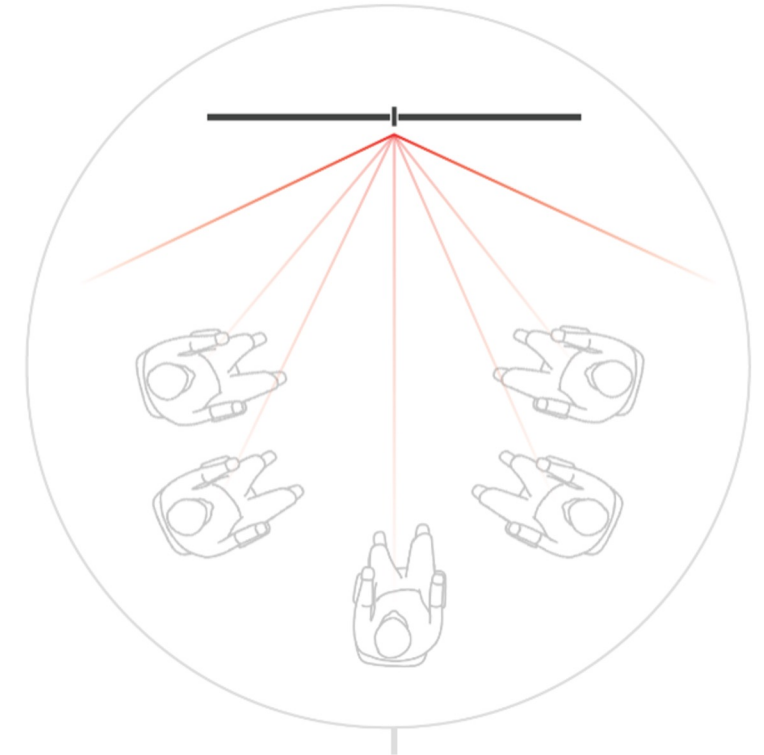

People to People

Adjust curvatures of table shapes to position on-site users within easy viewing angles of each other to promote collaboration and conversation.

People to Screens

Enhance the viewability of the entire screen array for the on-site users, accounting for their distance from screens, how their body is oriented toward screens, and their viewing angle to even the far edges of the array.

People to Cameras

Position and orient on-site users to be in full view of the camera, allowing for more visibility of faces and keep users from blocking each other.

Portrait to Landscape

By changing the orientation of the room from portrait (facing the short wall) to landscape (facing the long wall), everyone in the room is equidistant to the camera.

Corners to Curves

The **96.2°** curvature of the table ensures every in-room participant can see one another and remain at eye level with remote colleagues.

**Arc4 has a curvature of 56.1°*

Product Highlights & Features

Arc's front-angled leg means people can easily sit side-by-side without knocking into a traditional table leg.

The leg also makes it easier to approach for people using mobility devices.

Ocular Arc

Features