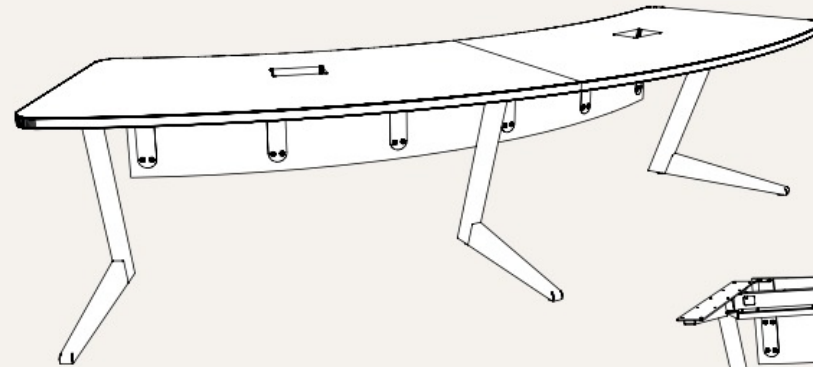

3. Top + legs Ocular for 4pax