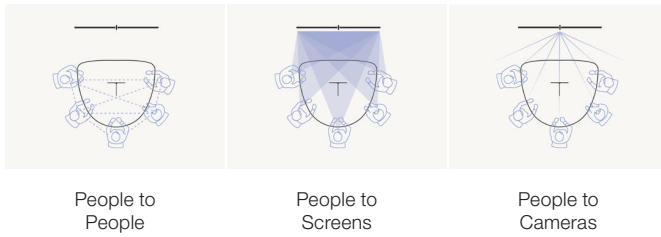

Steelcase

Ocular™ Coupe

Hybrid collaboration happens when people in the office are working with people who are remote. It's complicated.

Our response – Ocular Collection, Steelcase's hybrid collaboration tables.

Concepts

3 Key Concepts constitute the foundation for offering the best Hybrid Collaboration Experience

Design Principles

Improving sightlines has led to new thinking on table shapes and room orientation.

Key Features

Surface Materials

Laminate

Dimensions

Coupe3		Coupe5	
Width	1806 mm	Width	2083 mm
Height	732 mm	Height	732 mm
Depth	1194 mm	Depth	1778 mm
Seats	3	Seats	5