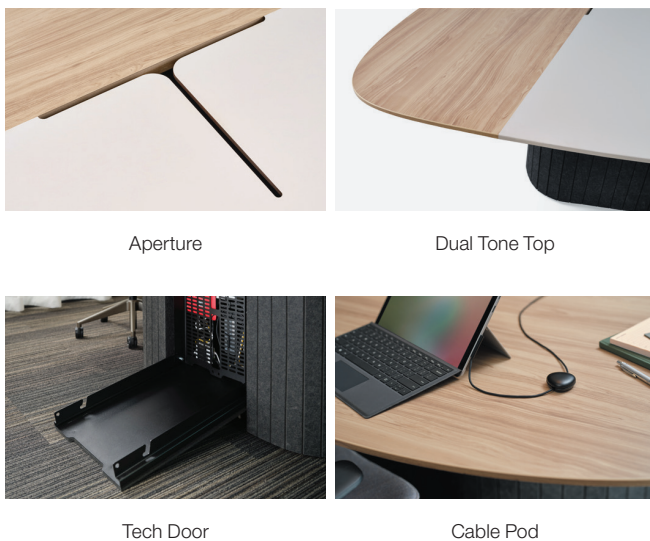

Steelcase

Ocular™ Coupe

Hybrid collaboration happens when people in the office are working with people who are remote. It's complicated.

Our response – Ocular Collection, Steelcase's hybrid collaboration tables.

Concepts

3 Key Concepts constitute the foundation for offering the best Hybrid Collaboration Experience

Design Principles

Improving sightlines has led to new thinking on table shapes and room orientation.

Key Features

Surface Materials

Laminate

Dimensions

Coupe3		Coupe5	
Width	1806 mm	Width	2083 mm
Height	732 mm	Height	732 mm
Depth	1194 mm	Depth	1778 mm
Seats	3	Seats	5