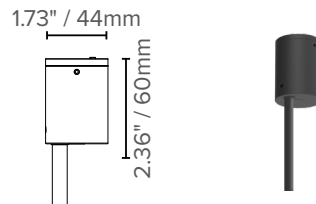

BIRDCAGE (LX-BC)

TYPE:

DRIVER INFORMATION

UNIVERSAL 110-277 VAC / 0-10V 1% DIMMING (North America only)				
Size	Output	Wattage	Voltage	Compliance
SMALL	D	22W	10-55VDC	
MEDIUM	D	22W		
LARGE	D	48W		

GLOBAL 220-240V 1% DIMMING DSI DALI				
Size	Output	Wattage	Voltage	Compliance
SMALL	D	22W	6-52VDC	
MEDIUM	D	22W		
LARGE	D	48W		

CANOPY INFORMATION

Please note power cord and canopy will always be supplied in black unless specified otherwise.

PRODUCT	SIZE	OUTPUT	UNIVERSAL (NORTH AMERICA)			GLOBAL	
			RD	CD	E26	RD	E27
LX-BC	ALL SIZES	D	SA1	CD9	SA1	SB1	SB1

SB1/SB2

Luxbox reserves the right to change the specification, material and colors at any time without notice. Standard warranty terms and conditions apply. All rights reserved © All dimensions and values on specification sheet are nominal. June 2023. LX-Birdcage-Spec Sheet v7.00

LUXBOX USA INC × (P)+1 (415) 871 0448 × USA@LUXBOX.COM
LUXBOX PTY LTD × (P)+61 7 3257 2822 × INFO@LUXBOX.COM
WWW.LUXBOX.COM