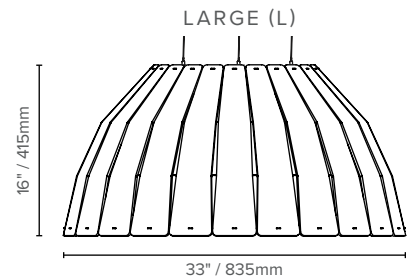

## KEY FEATURES

- Highly effective noise absorption
- 3 sizes and a wide range of colors
- High performance dimmable LED light source (Direct)
- UGR<19
- Height adjustable 9' / 3m suspension cables and Black woven power cable
- IES photometric files available
- L70 lifetime rating of 50,000 hours
- Can be mounted flush to ceiling

## SIZE, OUTPUT AND WEIGHT

	SMALL			MEDIUM			LARGE		
Output	Delivered Lumens	Wattage	Efficacy	Delivered Lumens	Wattage	Efficacy	Delivered Lumens	Wattage	Efficacy
Direct	1833 lm	22W	83 lm/W	1833 lm	22W	83 lm/W	3850 lm	48W	80 lm/W
Weight	17.6 lbs / 8 Kg			22 lbs / 10 Kg			26.5 lbs / 12 Kg		

### LIGHT SOURCE SPECIFICATIONS

	SMALL (Ø19.5" x 10.5" / Ø475 x 270mm)	MEDIUM (Ø25" x 13" / 635 x 335mm)	LARGE (33" x 16" / Ø835 x 415mm)
Delivered Lumen Output	1833lm	1833lm	3850lm
Wattage	22W	22W	48W
Efficacy	83 lm/W	83 lm/W	80 lm/W
CRI	90+		
CCT	3000, 3500, 4000 K		
UGR	<19		