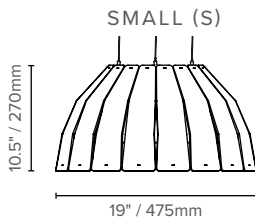

## SIZE, OUTPUT AND WEIGHT

	SMALL			MEDIUM			LARGE		
Output	Delivered Lumens	Wattage	Efficacy	Delivered Lumens	Wattage	Efficacy	Delivered Lumens	Wattage	Efficacy
Direct	1833 lm	22W	83 lm/W	1833 lm	22W	83 lm/W	3850 lm	48W	80 lm/W
Weight	17.6 lbs / 8 Kg			22 lbs / 10 Kg			26.5 lbs / 12 Kg		

### LIGHT SOURCE SPECIFICATIONS

	SMALL (Ø19.5" x 10.5" / Ø475 x 270mm)	MEDIUM (Ø25" x 13" / 635 x 335mm)	LARGE (33" x 16" / Ø835 x 415mm)
Delivered Lumen Output	1833lm	1833lm	3850lm
Wattage	22W	22W	48W
Efficacy	83 lm/W	83 lm/W	80 lm/W
CRI	90+		
CCT	3000, 3500, 4000 K		
UGR	<19		