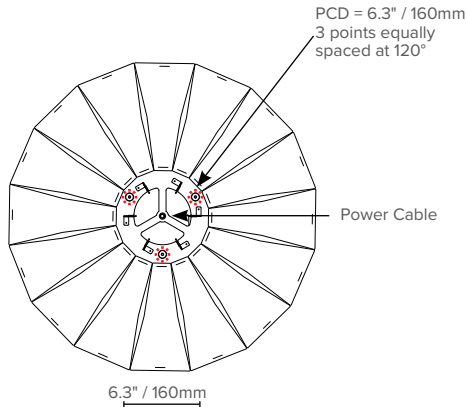

BIRDCAGE (LX-BC)

TYPE:

PRODUCT DIMENSIONS

TOP VIEWS

SIDE VIEWS

SMALL

MEDIUM

LARGE

Luxxbox reserves the right to change the specification, material and colors at any time without notice. Standard warranty terms and conditions apply. All rights reserved © All dimensions and values on specification sheet are nominal. June 2023. LX-Birdcage-Spec Sheet v7.00

LUXXBOX USA INC × (P)+1 (415) 871 0448 × USA@LUXXBOX.COM
LUXXBOX PTY LTD × (P)+61 7 3257 2822 × INFO@LUXXBOX.COM
WWW.LUXXBOX.COM