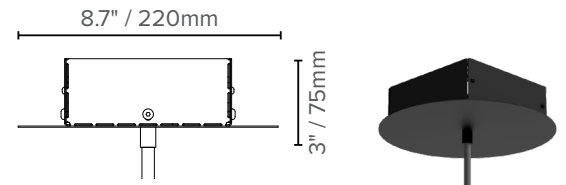

BIRDCAGE (LX-BC)

TYPE:

DRIVER INFORMATION

UNIVERSAL 110-277 VAC / 0-10V 1% DIMMING (North America only)				
Size	Output	Wattage	Voltage	Compliance
SMALL	D	22W	10-55VDC	
MEDIUM	D	22W		
LARGE	D	48W		

GLOBAL 220-240V 1% DIMMING DSI DALI				
Size	Output	Wattage	Voltage	Compliance
SMALL	D	22W	6-52VDC	
MEDIUM	D	22W		
LARGE	D	48W		

CANOPY INFORMATION

Please note power cord and canopy will always be supplied in black unless specified otherwise.

PRODUCT	SIZE	OUTPUT	UNIVERSAL (NORTH AMERICA)			GLOBAL	
			RD	CD	E26	RD	E27
LX-BC	ALL SIZES	D	SA1	CD9	SA1	SB1	SB1

CD9

Luxbox reserves the right to change the specification, material and colors at any time without notice. Standard warranty terms and conditions apply. All rights reserved © All dimensions and values on specification sheet are nominal. June 2023. LX-Birdcage-Spec Sheet v7.00

LUXBOX USA INC × (P)+1 (415) 871 0448 × USA@LUXBOX.COM
LUXBOX PTY LTD × (P)+61 7 3257 2822 × INFO@LUXBOX.COM
WWW.LUXBOX.COM