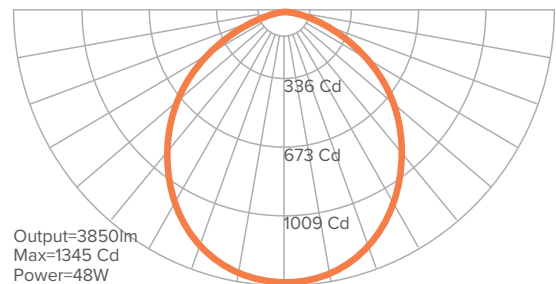

## PHOTOMETRICS

### LIGHT SOURCE SPECIFICATIONS

	SMALL (Ø19.5" x 10.5" / Ø475 x 270mm)	MEDIUM (Ø25" x 13" / 635 x 335mm)	LARGE (33" x 16" / Ø835 x 415mm)
Delivered Lumen Output	1833lm	1833lm	3850lm
Wattage	22W	22W	48W
Efficacy	83 lm/W	83 lm/W	80 lm/W
CRI	90+		
CCT	3000, 3500, 4000 K		
UGR	<19		

### LUMINOUS INTENSITY DISTRIBUTION

SMALL AND MEDIUM

LARGE