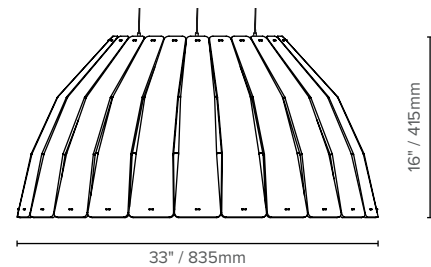

## PRODUCT DIMENSIONS

### SIDE VIEWS

SMALL

MEDIUM

LARGE

Luxxbox reserves the right to change the specification, material and colors at any time without notice. Standard warranty terms and conditions apply. All rights reserved © All dimensions and values on specification sheet are nominal. June 2023. LX-Birdcage-Spec Sheet v7.00