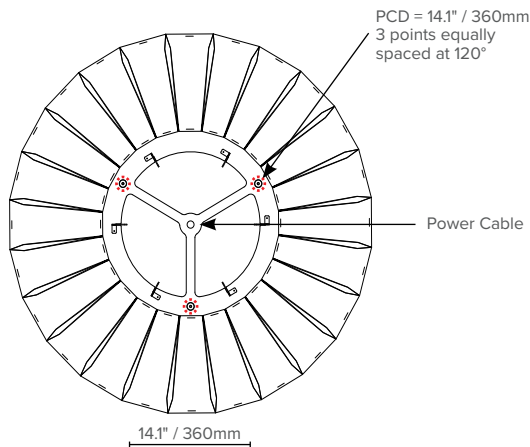

### LIGHT SOURCE SPECIFICATIONS

	SMALL (Ø19.5" x 10.5" / Ø475 x 270mm)	MEDIUM (Ø25" x 13" / 635 x 335mm)	LARGE (33" x 16" / Ø835 x 415mm)
Delivered Lumen Output	1833lm	1833lm	3850lm
Wattage	22W	22W	48W
Efficacy	83 lm/W	83 lm/W	80 lm/W
CRI	90+		
CCT	3000, 3500, 4000 K		
UGR	<19		

## PRODUCT DIMENSIONS

### SIDE VIEWS

SMALL

MEDIUM

LARGE

Luxxbox reserves the right to change the specification, material and colors at any time without notice. Standard warranty terms and conditions apply. All rights reserved © All dimensions and values on specification sheet are nominal. June 2023. LX-Birdcage-Spec Sheet v7.00