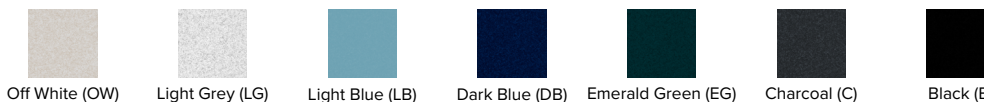

CORE

DESIGNER