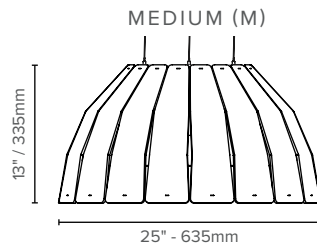

## SIZE, OUTPUT AND WEIGHT

	SMALL			MEDIUM			LARGE		
Output	Delivered Lumens	Wattage	Efficacy	Delivered Lumens	Wattage	Efficacy	Delivered Lumens	Wattage	Efficacy
Direct	1833 lm	22W	83 lm/W	1833 lm	22W	83 lm/W	3850 lm	48W	80 lm/W
Weight	17.6 lbs / 8 Kg			22 lbs / 10 Kg			26.5 lbs / 12 Kg		

### LIGHT SOURCE SPECIFICATIONS

	SMALL (Ø19.5" x 10.5" / Ø475 x 270mm)	MEDIUM (Ø25" x 13" / 635 x 335mm)	LARGE (33" x 16" / Ø835 x 415mm)
Delivered Lumen Output	1833lm	1833lm	3850lm
Wattage	22W	22W	48W
Efficacy	83 lm/W	83 lm/W	80 lm/W
CRI	90+		
CCT	3000, 3500, 4000 K		
UGR	<19		