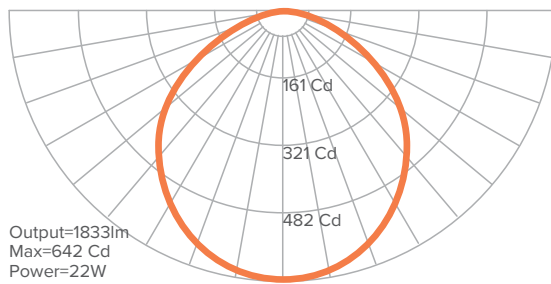

LUMINOUS INTENSITY DISTRIBUTION

SMALL AND MEDIUM