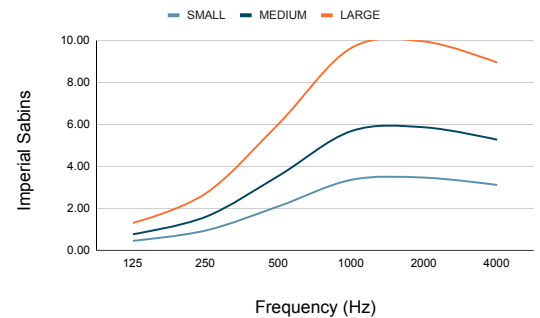

PRODUCT ACOUSTIC PROPERTIES

Testing and post analysis procedures were carried out in accordance with the references detailed below:

AS ISO 354-2006 (R2016)	Acoustics—Measurement of sound absorption in a reverberation room
AS ISO 11654—2002	Rating of sound absorption—Materials and systems
ASTM C423-17	Standard Test Method for Sound Absorption and Sound Absorption Coefficients by the Reverberation Room Method
ASTM E795-16	Standard Practices for Mounting Test Specimens During Sound Absorption Tests
ISO 20189	Screens, furniture and single objects intended for interior use – Rating of sound absorption and sound reduction of elements based on laboratory measurements.

IMPERIAL SABINS

Frequency (Hz)	Sound Absorption Coefficient	SMALL (S)	MEDIUM (M)	LARGE (L)
125	0.06	0.21	0.36	0.60
250	0.33	1.15	1.95	3.32
500	0.73	2.55	4.32	7.33
1000	1	3.50	5.92	10.05
2000	0.96	3.36	5.68	9.64
4000	1	3.50	5.92	10.05