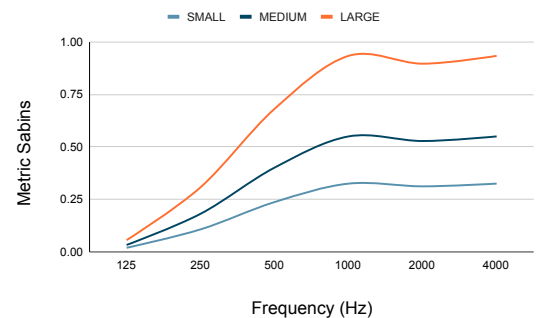

METRIC SABINS

Frequency (Hz)	Sound Absorption Coefficient	SMALL (S)	MEDIUM (M)	LARGE (L)
125	0.06	0.02	0.03	0.06
250	0.33	0.11	0.18	0.31
500	0.73	0.24	0.40	0.68
1000	1	0.33	0.55	0.93
2000	0.96	0.31	0.53	0.90
4000	1	0.33	0.55	0.93

The Sabin data shown above is in accordance with the latest International Standards for the rating of sound absorption and reduction. This is different from the classic methodology, which includes the calculation of the Noise Reduction Coefficient (NRC), the Sound Absorption Average (SAA), the Weighted Sound Absorption Coefficient (**aw**) and the Sound Absorption Class (SAC). However, to make it easier to compare against other products, we are including that information on the table on the right, which was calculated using the Horizontal Floor Area method. Fully detailed test reports are available upon request.

NRC	0.70
SAA	0.64
aw	0.55
SAC	D

Luxbox reserves the right to change the specification, material and colors at any time without notice. Standard warranty terms and conditions apply. All rights reserved © All dimensions and values on specification sheet are nominal. June 2023. LX-Birdcage-Spec Sheet v7.00

LUXBOX USA INC × (P)+1 (415) 871 0448 × USA@LUXBOX.COM
LUXBOX PTY LTD × (P)+61 7 3257 2822 × INFO@LUXBOX.COM
WWW.LUXBOX.COM