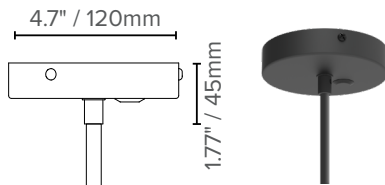

CANOPY INFORMATION

Please note power cord and canopy will always be supplied in black unless specified otherwise.

PRODUCT	SIZE	OUTPUT	UNIVERSAL (NORTH AMERICA)			GLOBAL	
			RD	CD	E26	RD	E27
LX-BC	ALL SIZES	D	SA1	CD9	SA1	SB1	SB1

SA1/SA2