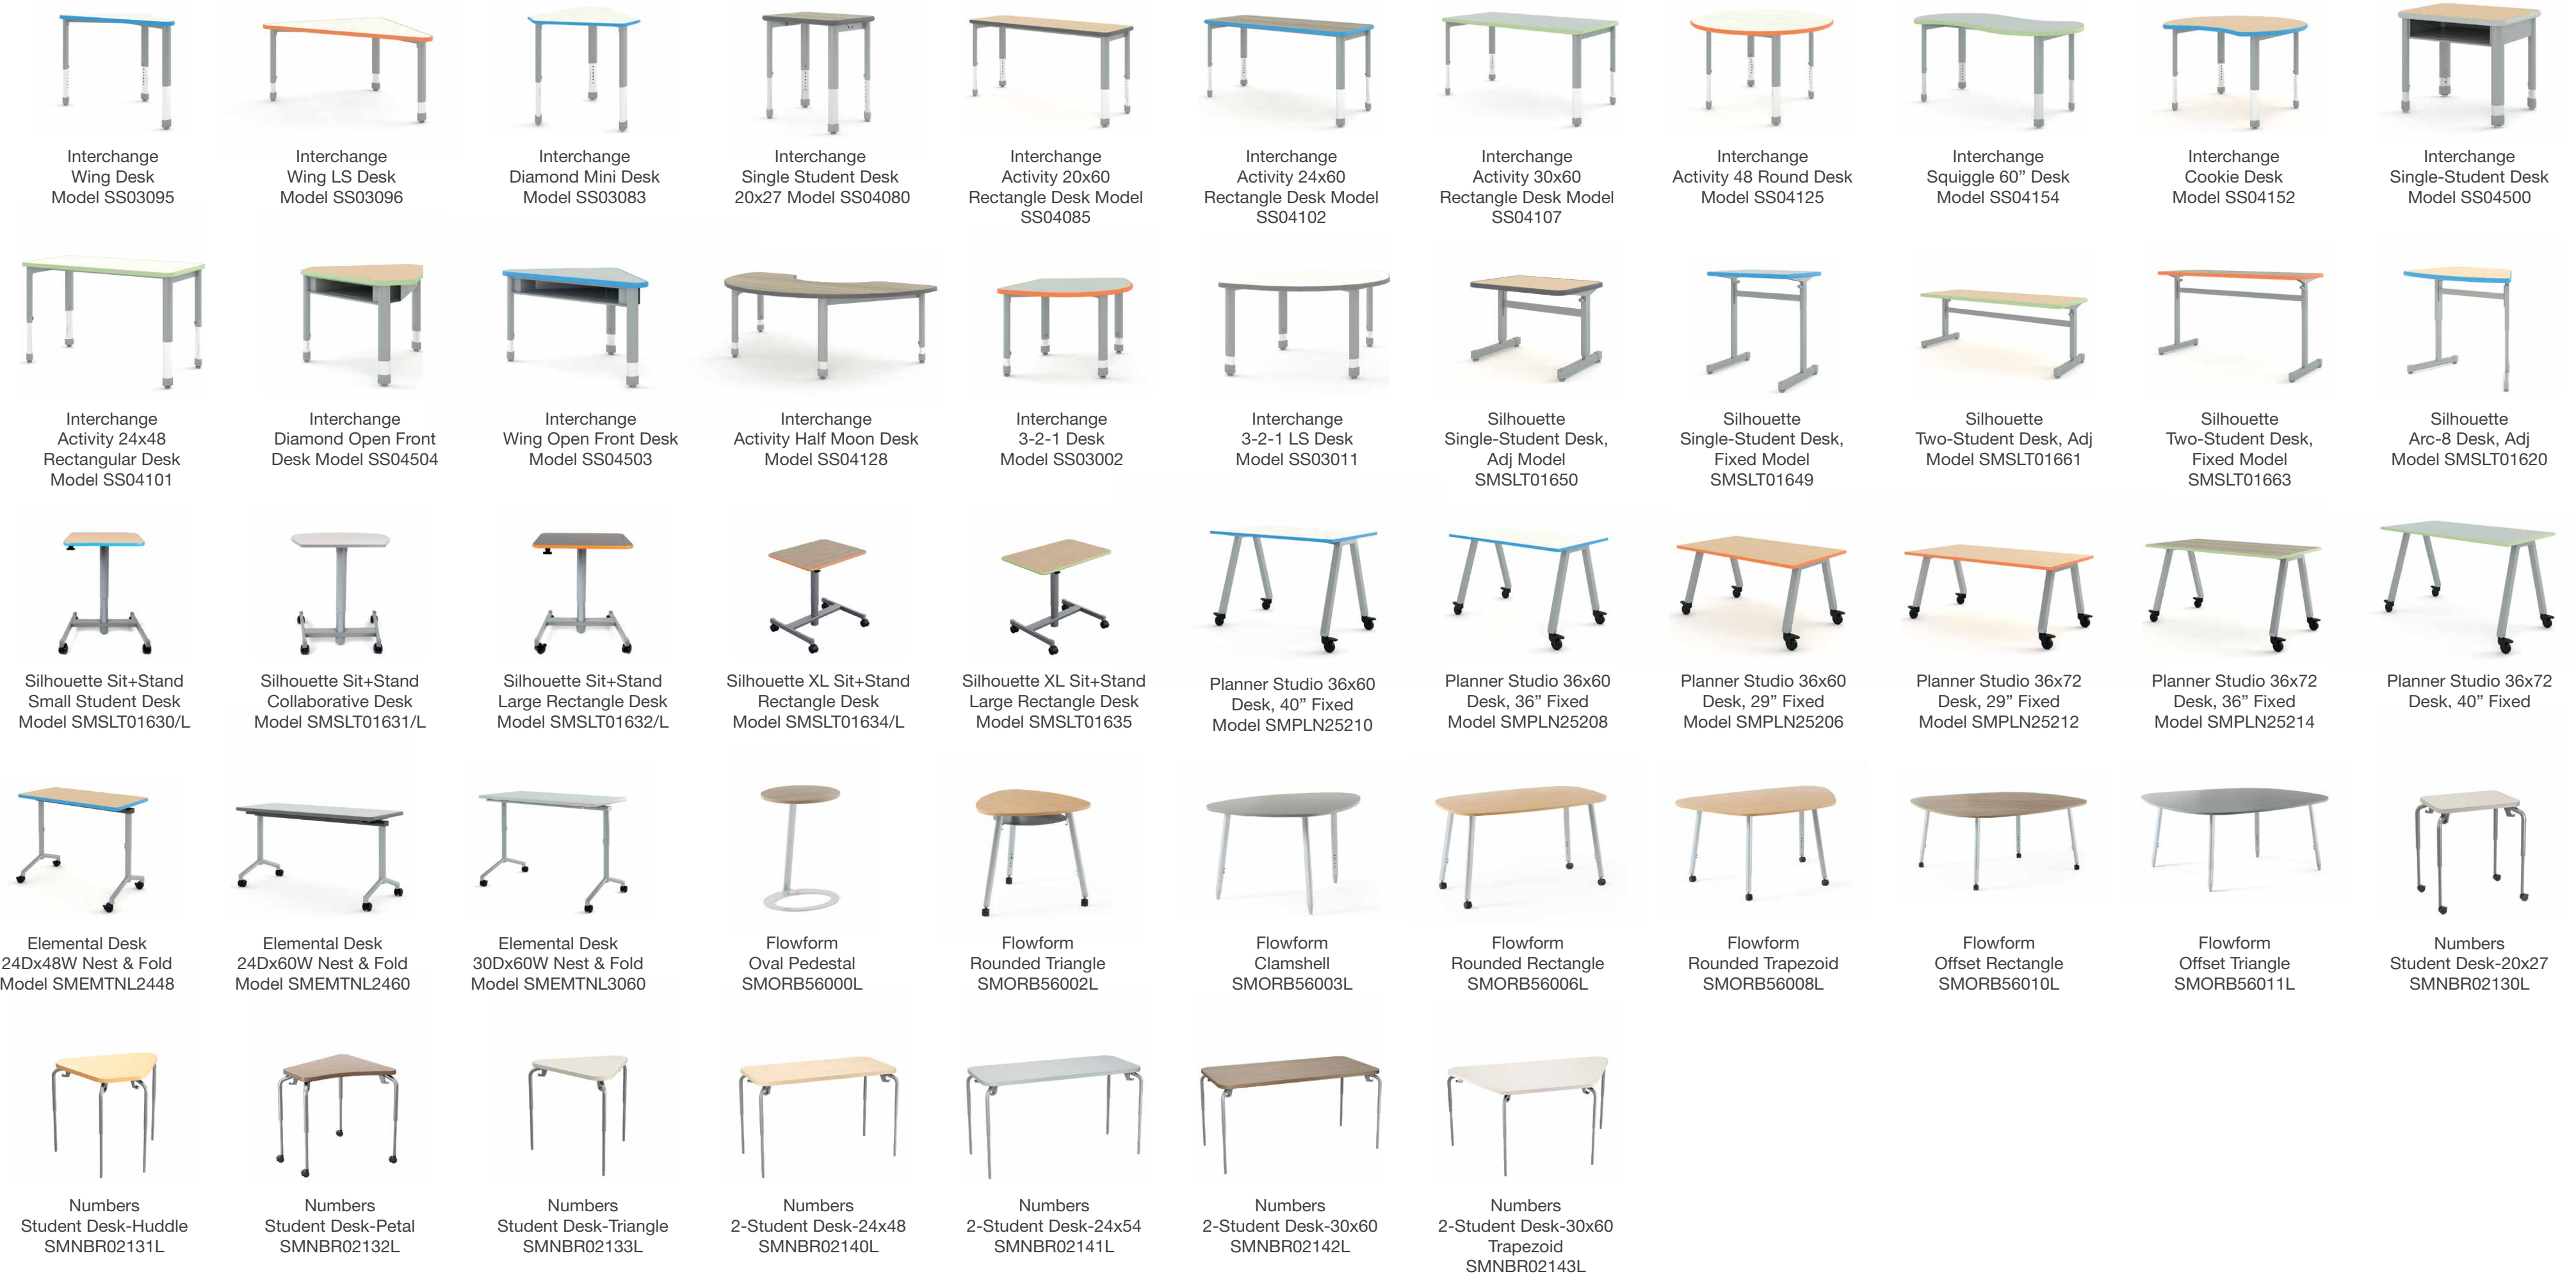

Smith System

Built for Learning.

by Steelcase

Steelcase Asia Pacific

Learning is not a "one-size-fits-all" thing. The same goes for the furniture that supports it. We've seen how the right tools can help spark inspiration for teachers and students. Because of this, we've never strayed from our focus.

Desks

Cascade Storage

Flowform Mobile Storage

Seating

Flowform Soft Seating

Smith System Surface Materials - APAC Colors