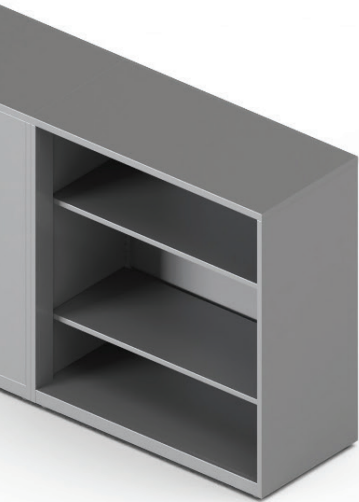

Steelcase®

Universal Storage

Storage Built to Last

Introducing Universal Storage, a versatile line of metal storage.

Universal Storage has been designed to handle the pressure of daily use, keeping safety at the core to offer a reliable and long-lasting performance.